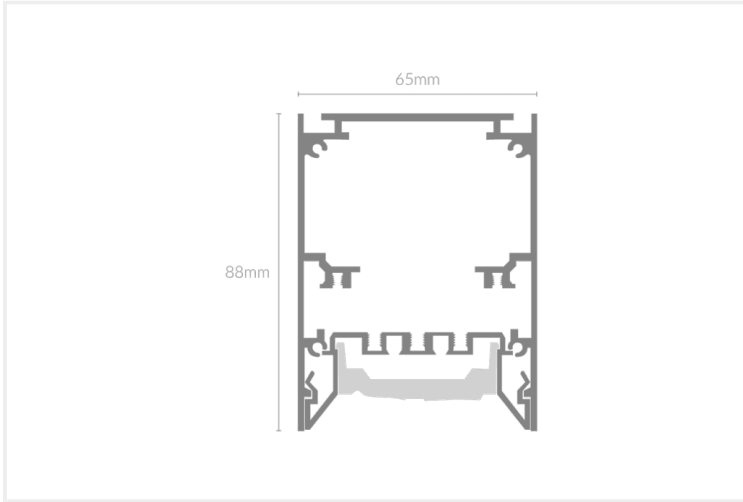

FEYZ LENS 6588 60°

FEYZ.LN658860.30.BLK..30.60.

Collections, Feyz, Linear Systems

Mounting	Surface
Wattage	30W
Voltage	240V
Dimensions	(W) 65mm x (H) 88mm
Length	1136mm
Finish	Black
CCT	3000K
Beam Angle	60°
Material	Aluminium
Diffuser	Lense
IP Rating	IP40
UGR	<19
Luminous Flux	110lm/W
CRI	>83+
Colour Deviation	<3 SDCM
Lifetime	50,000 hours
Warranty	5 years
Luminaires Type	Linear Systems - Luminaires
Driver	In-built