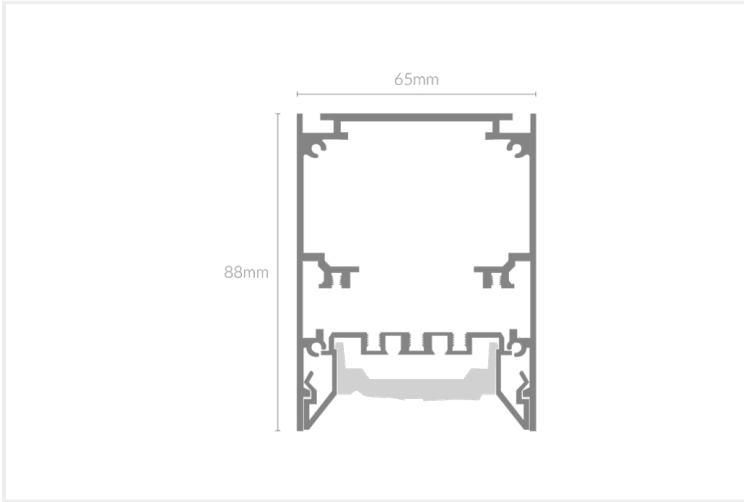

FEYZ LENS 6588 60°

FEYZ.LN658860.30.BLK..30.60.

Collections, Feyz, Linear Systems

Mounting	Surface
Wattage	30W
Voltage	240V
Dimensions	(W) 65mm x (H) 88mm
Length	1136mm
Finish	Black
CCT	3000K
Beam Angle	60°
Material	Aluminium
Diffuser	Lense
IP Rating	IP40
UGR	<19
Luminous Flux	110lm/W
CRI	>92+
Colour Deviation	<3 SDCM
Lifetime	50,000 hours
Warranty	5 years
Luminaires Type	Linear Systems - Luminaires
Driver	In-built