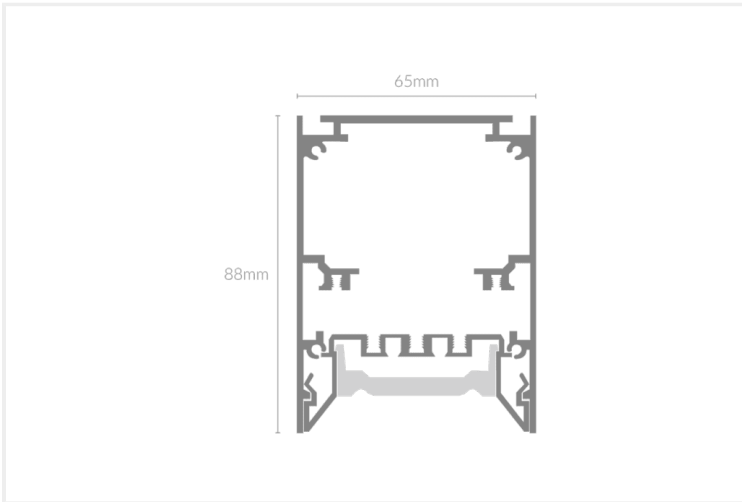

FEYZ LENS 6588 ASSYMETRIC

FEYZ.LN6588ASYM.15.BLK..40.ASM.

Collections, Feyz, Linear Systems

Mounting	Surface
Wattage	15W
Voltage	240V
Dimensions	(W) 65mm x (H) 88mm
Length	576mm
Finish	Black
CCT	4000K
Beam Angle	Asymmetric
Material	Aluminium
Diffuser	Lense
IP Rating	IP40
UGR	<19
Luminous Flux	110lm/W
CRI	>92+
Colour Deviation	<3 SDCM
Lifetime	50,000 hours
Warranty	5 years
Luminaires Type	Linear Systems - Luminaires
Driver	In-built