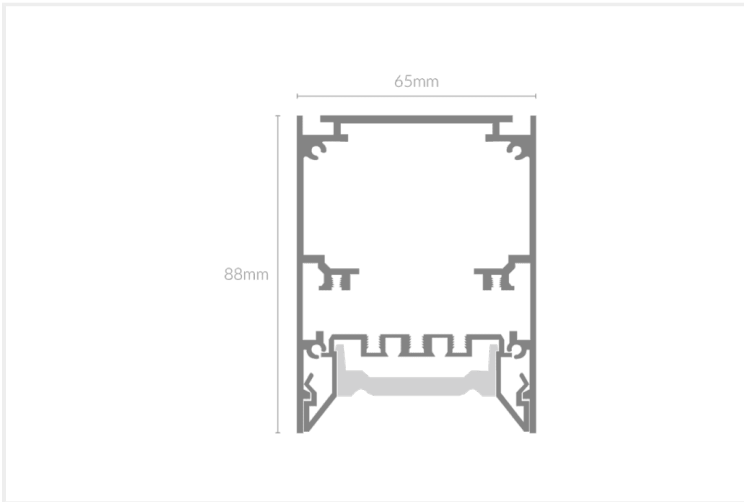

# FEYZ LENS 6588 ASSYMETRIC

FEYZ.LN6588ASYM.15.WHT..30.ASM.

Collections, Feyz, Linear Systems

<b>Mounting</b>	Surface
<b>Wattage</b>	15W
<b>Voltage</b>	240V
<b>Dimensions</b>	(W) 65mm x (H) 88mm
<b>Length</b>	576mm
<b>Finish</b>	White
<b>CCT</b>	3000K
<b>Beam Angle</b>	Asymmetric
<b>Material</b>	Aluminium
<b>Diffuser</b>	Lense
<b>IP Rating</b>	IP40
<b>UGR</b>	<19
<b>Luminous Flux</b>	110lm/W
<b>CRI</b>	>92+
<b>Colour Deviation</b>	<3 SDCM
<b>Lifetime</b>	50,000 hours
<b>Warranty</b>	5 years
<b>Luminaires Type</b>	Linear Systems - Luminaires
<b>Driver</b>	In-built