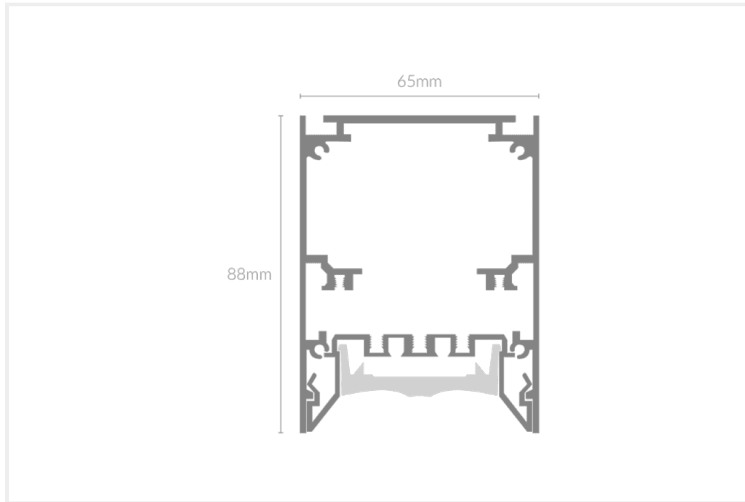

FEYZ LENS 6588 SPLIT BEAM

FEYZ.LN6588SB.22.WHT..40.SPB.

Collections, Feyz, Linear Systems

Mounting	Suspended
Wattage	22W
Voltage	240V
Dimensions	(W) 65mm x (H) 88mm
Length	856mm
Finish	White
CCT	4000K
Beam Angle	Split Beam
Material	Aluminium
Diffuser	Lense
IP Rating	IP40
UGR	<19
Luminous Flux	110lm/W
CRI	>83+
Colour Deviation	
Lifetime	
Warranty	
Luminaires Type	
Driver	In-built