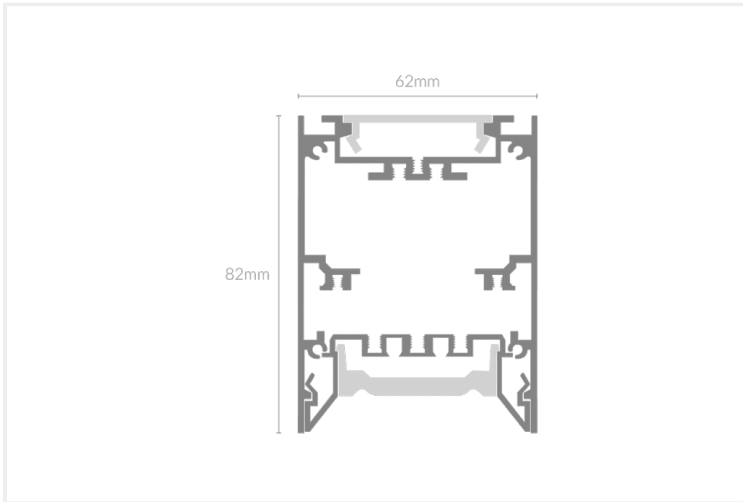

FEYZ LENS DIRECT / INDIRECT 6282 ASSYMETRIC

FEYZ.LNUD6282ASYM.22.BLK..30.ASM.

Collections, Feyz, Linear Systems

Mounting	Suspended
Wattage	22W
Voltage	240V
Dimensions	(W) 62mm x (H) 82mm
Length	576mm
Finish	Black
CCT	3000K
Beam Angle	Asymmetric
Material	Aluminium
Diffuser	Lense
IP Rating	IP40
UGR	<19
Luminous Flux	Up 110lm/W, Down 110lm/W
CRI	>83+
Colour Deviation	<3 SDCM
Lifetime	50,000 hours
Warranty	5 years
Luminaires Type	Linear Systems - Luminaires
Driver	In-built