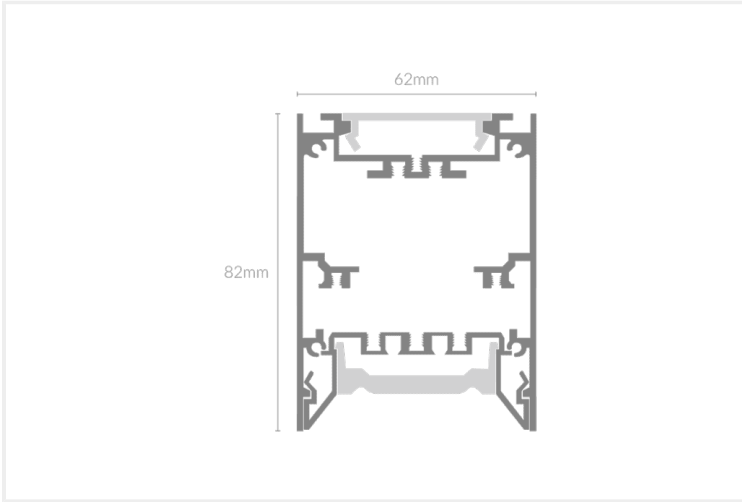

FEYZ LENS DIRECT / INDIRECT 6282 ASSYMETRIC

FEYZ.LNUD6282ASYM.22.BLK..30.ASM.

Collections, Feyz, Linear Systems

Mounting	Suspended
Wattage	22W
Voltage	240V
Dimensions	(W) 62mm x (H) 82mm
Length	576mm
Finish	Black
CCT	3000K
Beam Angle	Asymmetric
Material	Aluminium
Diffuser	Lense
IP Rating	IP40
UGR	<19
Luminous Flux	Up 110lm/W, Down 110lm/W
CRI	>92+
Colour Deviation	<3 SDCM
Lifetime	50,000 hours
Warranty	5 years
Luminaires Type	Linear Systems - Luminaires
Driver	In-built