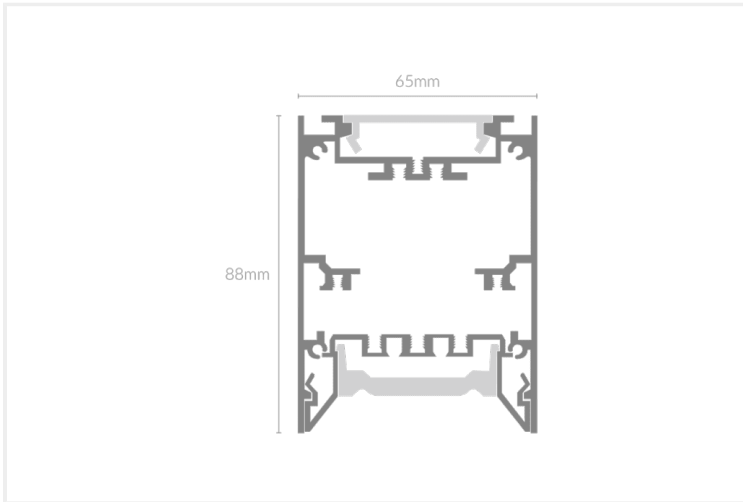

FEYZ LENS DIRECT / INDIRECT 6588 ASSYMETRIC

FEYZ.LNUD6588ASYM.22.BLK..30.ASM.

Collections, Feyz, Linear Systems

Mounting	Suspended
Wattage	22W
Voltage	240V
Dimensions	(W) 65mm x (H) 88mm
Length	576mm
Finish	Black
CCT	3000K
Beam Angle	Asymmetric
Material	Aluminium
Diffuser	Lense
IP Rating	IP40
UGR	<19
Luminous Flux	Up 110lm/W, Down 110lm/W
CRI	>83+
Colour Deviation	<3 SDCM
Lifetime	50,000 hours
Warranty	5 years
Luminaires Type	Linear Systems - Luminaires
Driver	In-built