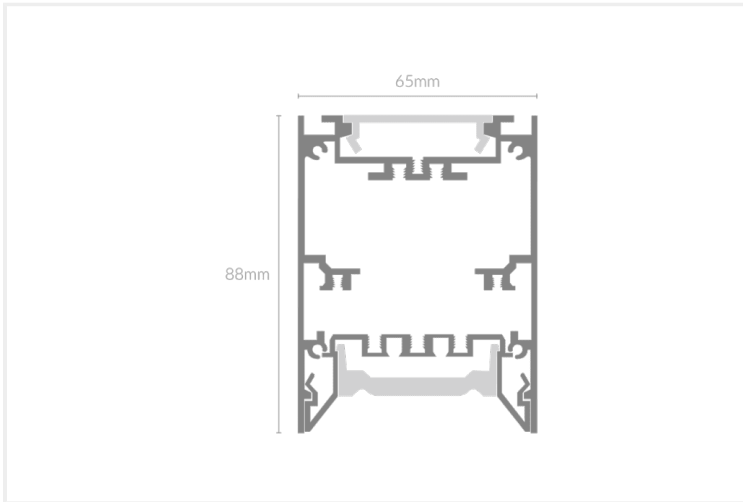

# FEYZ LENS DIRECT / INDIRECT 6588 ASSYMETRIC

FEYZ.LNUD6588ASYM.22.BLK..30.ASM.

Collections, Feyz, Linear Systems

<b>Mounting</b>	Suspended
<b>Wattage</b>	22W
<b>Voltage</b>	240V
<b>Dimensions</b>	(W) 65mm x (H) 88mm
<b>Length</b>	576mm
<b>Finish</b>	Black
<b>CCT</b>	3000K
<b>Beam Angle</b>	Asymmetric
<b>Material</b>	Aluminium
<b>Diffuser</b>	Lense
<b>IP Rating</b>	IP40
<b>UGR</b>	<19
<b>Luminous Flux</b>	Up 110lm/W, Down 110lm/W
<b>CRI</b>	>92+
<b>Colour Deviation</b>	<3 SDCM
<b>Lifetime</b>	50,000 hours
<b>Warranty</b>	5 years
<b>Luminaires Type</b>	Linear Systems - Luminaires
<b>Driver</b>	In-built

## Control Gear