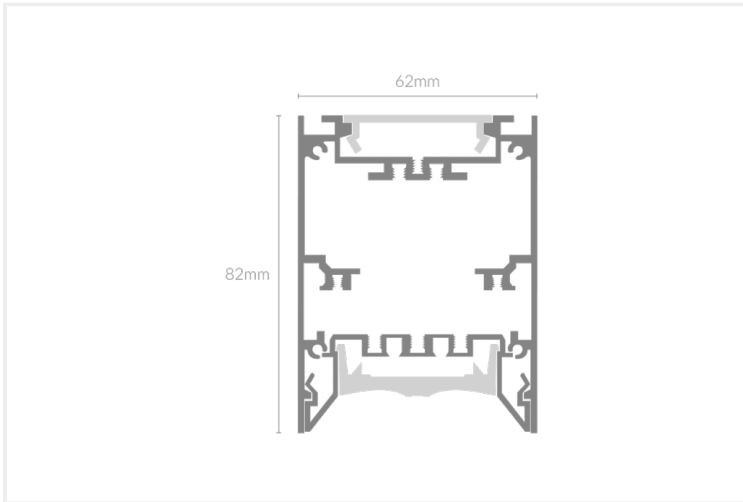

FEYZ LENS DIRECT / INDIRECT 6588 SPLIT BEAM

FEYZ.LNUD6588SB.22.BLK..30.SPB.

Collections, Feyz, Linear Systems

Mounting	Suspended
Wattage	22W
Voltage	240V
Dimensions	(W) 65mm x (H) 88mm
Length	576mm
Finish	Black
CCT	3000K
Beam Angle	Split Beam
Material	Aluminium
Diffuser	Lense
IP Rating	IP40
UGR	<19
Luminous Flux	Up 110lm/W, Down 110lm/W
CRI	>83+
Colour Deviation	<3 SDCM
Lifetime	50,000 hours
Warranty	5 years
Luminaires Type	Linear Systems - Luminaires
Driver	In-built