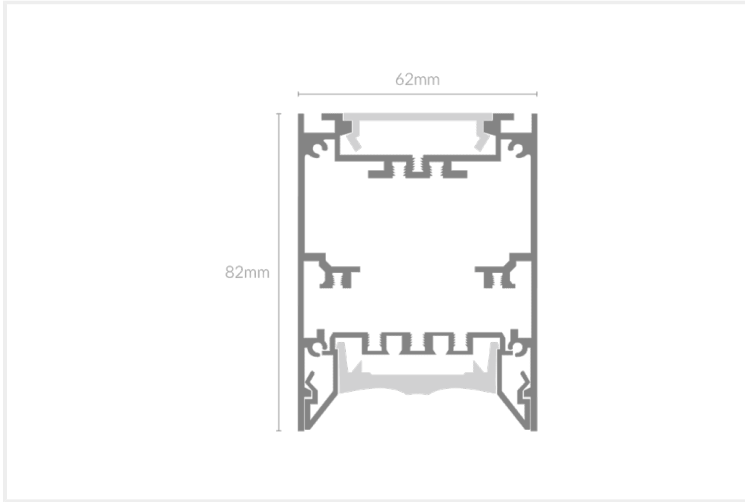

FEYZ LENS DIRECT / INDIRECT 6588 SPLIT BEAM

FEYZ.LNUD6588SB.22.BLK..30.SPB.

Collections, Feyz, Linear Systems

Mounting	Suspended
Wattage	22W
Voltage	240V
Dimensions	(W) 65mm x (H) 88mm
Length	576mm
Finish	Black
CCT	3000K
Beam Angle	Split Beam
Material	Aluminium
Diffuser	Lense
IP Rating	IP40
UGR	<19
Luminous Flux	Up 110lm/W, Down 110lm/W
CRI	>92+
Colour Deviation	<3 SDCM
Lifetime	50,000 hours
Warranty	5 years
Luminaires Type	Linear Systems - Luminaires
Driver	In-built