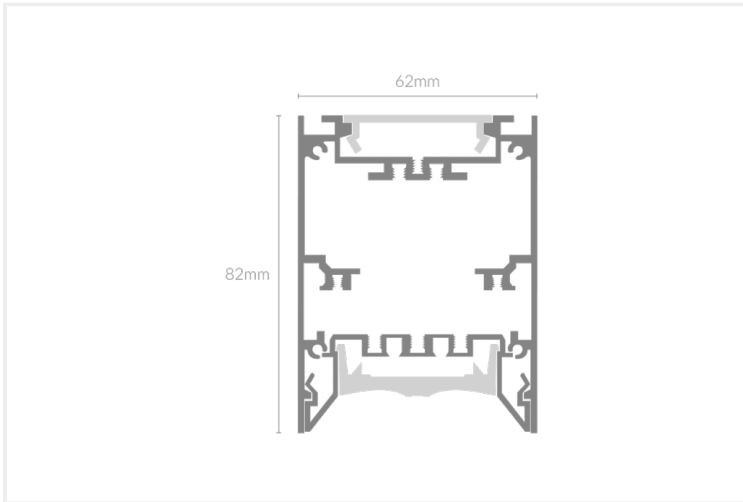

# FEYZ LENS DIRECT / INDIRECT 6588 SPLIT BEAM

FEYZ.LNUD6588SB.22.WHT..30.SPB.

Collections, Feyz, Linear Systems

<b>Mounting</b>	Suspended
<b>Wattage</b>	22W
<b>Voltage</b>	240V
<b>Dimensions</b>	(W) 65mm x (H) 88mm
<b>Length</b>	576mm
<b>Finish</b>	White
<b>CCT</b>	3000K
<b>Beam Angle</b>	Split Beam
<b>Material</b>	Aluminium
<b>Diffuser</b>	Lense
<b>IP Rating</b>	IP40
<b>UGR</b>	<19
<b>Luminous Flux</b>	Up 110lm/W, Down 110lm/W
<b>CRI</b>	>92+
<b>Colour Deviation</b>	<3 SDCM
<b>Lifetime</b>	50,000 hours
<b>Warranty</b>	5 years
<b>Luminaires Type</b>	Linear Systems - Luminaires
<b>Driver</b>	In-built

## Control Gear