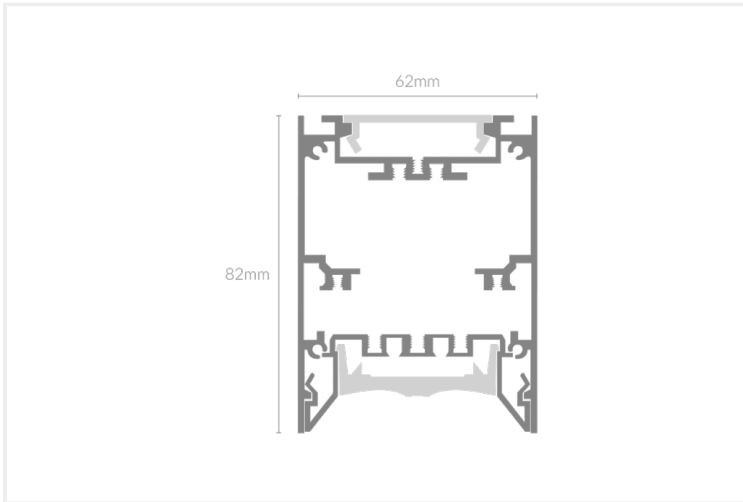

FEYZ LENS DIRECT / INDIRECT 6282 SPLIT BEAM

FEYZ.LNUD6282SB.32.BLK..30.SPB.

Collections, Feyz, Linear Systems

Mounting	Suspended
Wattage	32W
Voltage	240V
Dimensions	(W) 62mm x (H) 82mm
Length	856mm
Finish	Black
CCT	3000K
Beam Angle	Split Beam
Material	Aluminium
Diffuser	Lense
IP Rating	IP40
UGR	<19
Luminous Flux	Up 110lm/W, Down 110lm/W
CRI	>83+
Colour Deviation	<3 SDCM
Lifetime	50,000 hours
Warranty	5 years
Luminaires Type	Linear Systems - Luminaires
Driver	In-built