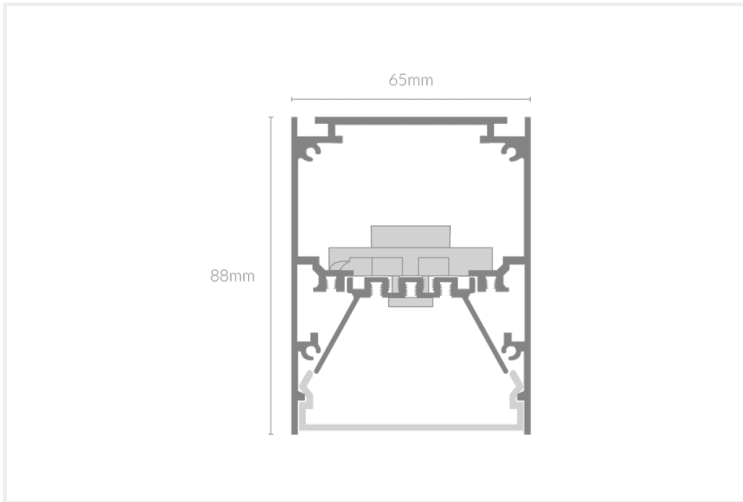

FEYZ LINEAR DIFFUSED 6588

FEYZ.LD6588.15.BLK..30.101-5.

Collections, Feyz, Linear Systems

Mounting	Surface
Wattage	15W
Voltage	240V
Dimensions	(W) 65mm x (H) 88mm
Length	576mm
Finish	Black
CCT	3000K
Beam Angle	101.5°
Material	Aluminium
Driver	In-built
Diffuser	Opal Diffuser
IP Rating	IP40
UGR	<19
Luminous Flux	95lm/W
CRI	>83+
Colour Deviation	<3 SDCM
Lifetime	50,000 hours
Warranty	5 years
Luminaires Type	Linear Systems - Luminaires