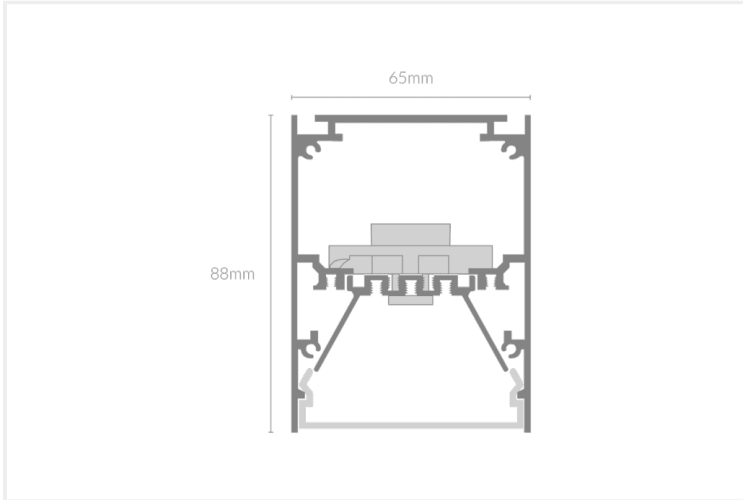

# FEYZ LINEAR DIFFUSED 6588

FEYZ.LD6588.15.BLK..30.101-5.

Collections, Feyz, Linear Systems

|                         |                             |
|-------------------------|-----------------------------|
| <b>Mounting</b>         | Surface                     |
| <b>Wattage</b>          | 15W                         |
| <b>Voltage</b>          | 240V                        |
| <b>Dimensions</b>       | (W) 65mm x (H) 88mm         |
| <b>Length</b>           | 576mm                       |
| <b>Finish</b>           | Black                       |
| <b>CCT</b>              | 3000K                       |
| <b>Beam Angle</b>       | 101.5°                      |
| <b>Material</b>         | Aluminium                   |
| <b>Diffuser</b>         | Opal Diffuser               |
| <b>IP Rating</b>        | IP40                        |
| <b>UGR</b>              | <19                         |
| <b>Luminous Flux</b>    | 95lm/W                      |
| <b>CRI</b>              | >83+                        |
| <b>Colour Deviation</b> | <3 SDCM                     |
| <b>Lifetime</b>         | 50,000 hours                |
| <b>Warranty</b>         | 5 years                     |
| <b>Luminaires Type</b>  | Linear Systems - Luminaires |
| <b>Driver</b>           | In-built                    |

## Control Gear