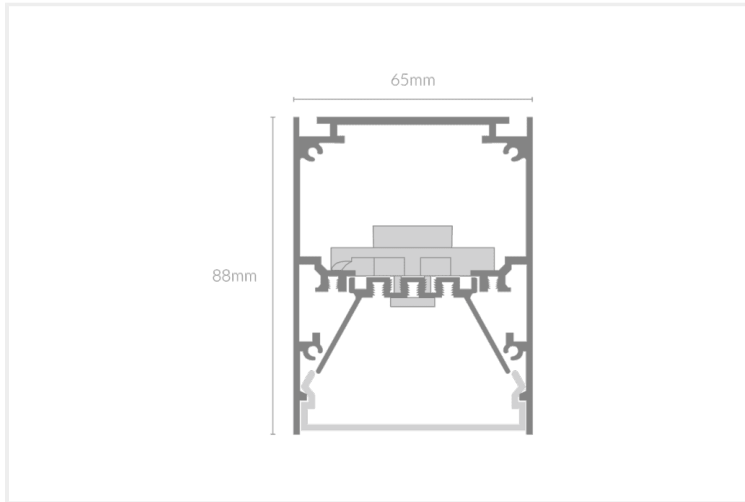

# FEYZ LINEAR DIFFUSED 6588

FEYZ.LD6588.15.BLK..30.101-5.

Collections, Feyz, Linear Systems

<b>Mounting</b>	Surface
<b>Wattage</b>	15W
<b>Voltage</b>	240V
<b>Dimensions</b>	(W) 65mm x (H) 88mm
<b>Length</b>	576mm
<b>Finish</b>	Black
<b>CCT</b>	3000K
<b>Beam Angle</b>	101.5°
<b>Material</b>	Aluminium
<b>Diffuser</b>	Opal Diffuser
<b>IP Rating</b>	IP40
<b>UGR</b>	<19
<b>Luminous Flux</b>	95lm/W
<b>CRI</b>	>92+
<b>Colour Deviation</b>	<3 SDCM
<b>Lifetime</b>	50,000 hours
<b>Warranty</b>	5 years
<b>Luminaires Type</b>	Linear Systems - Luminaires
<b>Driver</b>	In-built