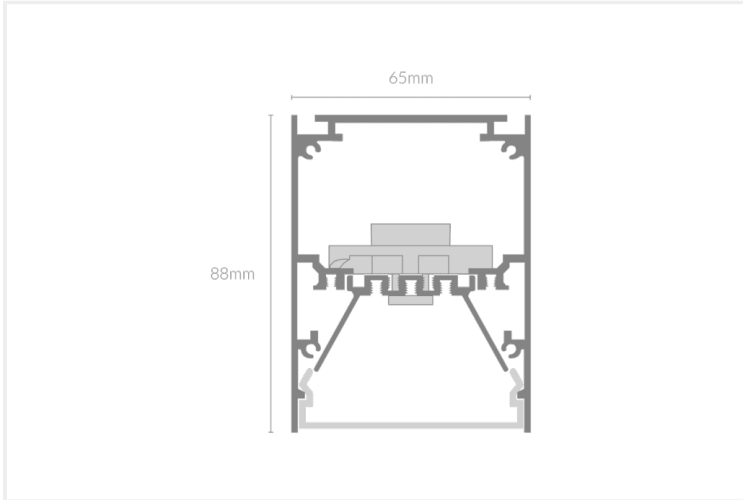

FEYZ LINEAR DIFFUSED 6588

FEYZ.LD6588.15.BLK..30.101-5.

Collections, Feyz, Linear Systems

Mounting	Surface
Wattage	15W
Voltage	240V
Dimensions	(W) 65mm x (H) 88mm
Length	576mm
Finish	Black
CCT	3000K
Beam Angle	101.5°
Material	Aluminium
Driver	In-built
Diffuser	Opal Diffuser
IP Rating	IP40
UGR	<19
Luminous Flux	95lm/W
CRI	>92+
Colour Deviation	<3 SDCM
Lifetime	50,000 hours
Warranty	5 years
Luminaires Type	Linear Systems - Luminaires