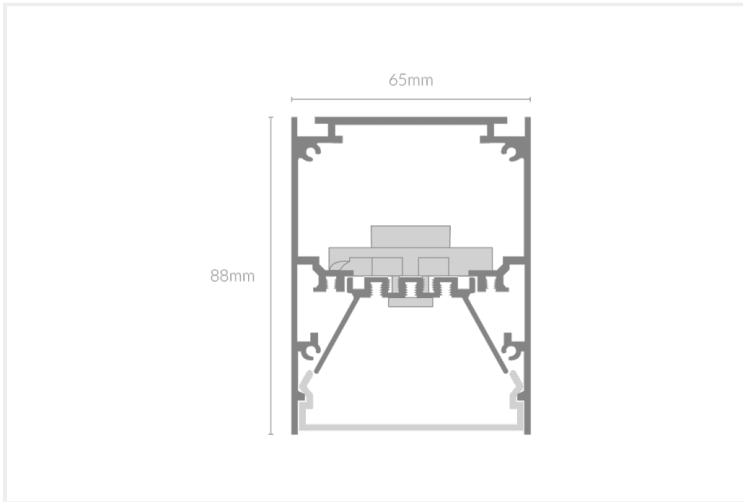

FEYZ LINEAR DIFFUSED 6588

FEYZ.LD6588.15.BLK..40.101-5.

Collections, Feyz, Linear Systems

Mounting	Surface
Wattage	15W
Voltage	240V
Dimensions	(W) 65mm x (H) 88mm
Length	576mm
Finish	Black
CCT	4000K
Beam Angle	101.5°
Material	Aluminium
Diffuser	Opal Diffuser
IP Rating	IP40
UGR	<19
Luminous Flux	95lm/W
CRI	>83+
Colour Deviation	<3 SDCM
Lifetime	50,000 hours
Warranty	5 years
Luminaires Type	Linear Systems - Luminaires
Driver	In-built