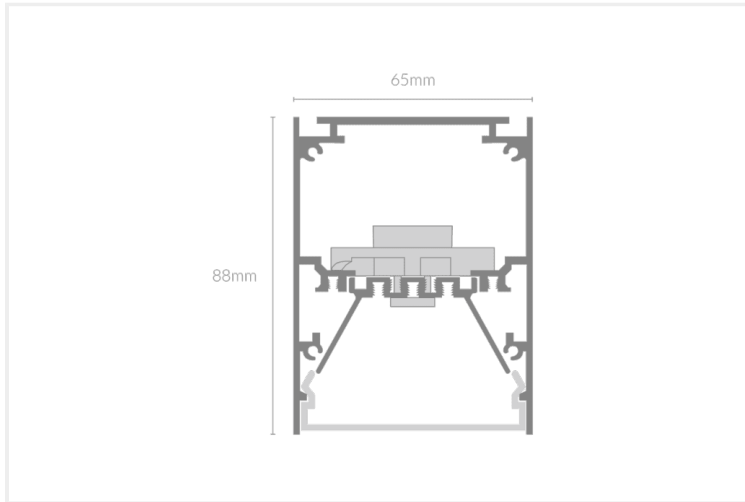

FEYZ LINEAR DIFFUSED 6588

FEYZ.LD6588.15.BLK..40.101-5.

Collections, Feyz, Linear Systems

Mounting	Surface
Wattage	15W
Voltage	240V
Dimensions	(W) 65mm x (H) 88mm
Length	576mm
Finish	Black
CCT	4000K
Beam Angle	101.5°
Material	Aluminium
Driver	In-built
Diffuser	Opal Diffuser
IP Rating	IP40
UGR	<19
Luminous Flux	95lm/W
CRI	>83+
Colour Deviation	<3 SDCM
Lifetime	50,000 hours
Warranty	5 years
Luminaires Type	Linear Systems - Luminaires