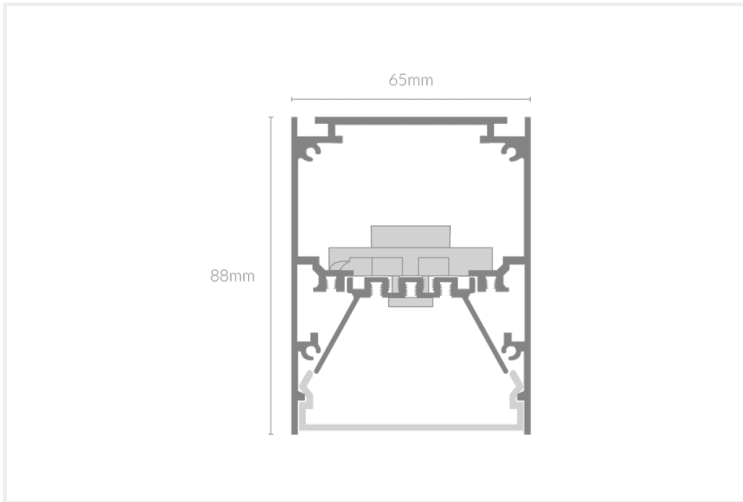

FEYZ LINEAR DIFFUSED 6588

FEYZ.LD6588.15.BLK..40.101-5.

Collections, Feyz, Linear Systems

Mounting	Surface
Wattage	15W
Voltage	240V
Dimensions	(W) 65mm x (H) 88mm
Length	576mm
Finish	Black
CCT	4000K
Beam Angle	101.5°
Material	Aluminium
Diffuser	Opal Diffuser
IP Rating	IP40
UGR	<19
Luminous Flux	95lm/W
CRI	>92+
Colour Deviation	<3 SDCM
Lifetime	50,000 hours
Warranty	5 years
Luminaires Type	Linear Systems - Luminaires
Driver	In-built