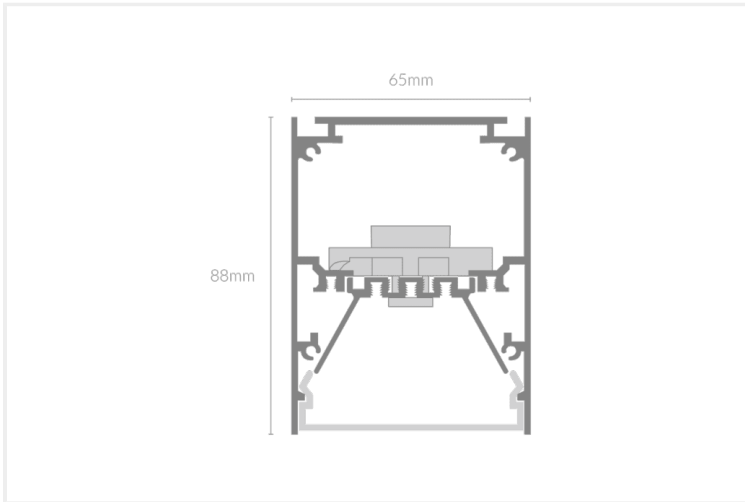

FEYZ LINEAR DIFFUSED 6588

FEYZ.LD6588.15.BLK..40.101-5.

Collections, Feyz, Linear Systems

Mounting	Surface
Wattage	15W
Voltage	240V
Dimensions	(W) 65mm x (H) 88mm
Length	576mm
Finish	Black
CCT	4000K
Beam Angle	101.5°
Material	Aluminium
Driver	In-built
Diffuser	Opal Diffuser
IP Rating	IP40
UGR	<19
Luminous Flux	95lm/W
CRI	>92+
Colour Deviation	<3 SDCM
Lifetime	50,000 hours
Warranty	5 years
Luminaires Type	Linear Systems - Luminaires