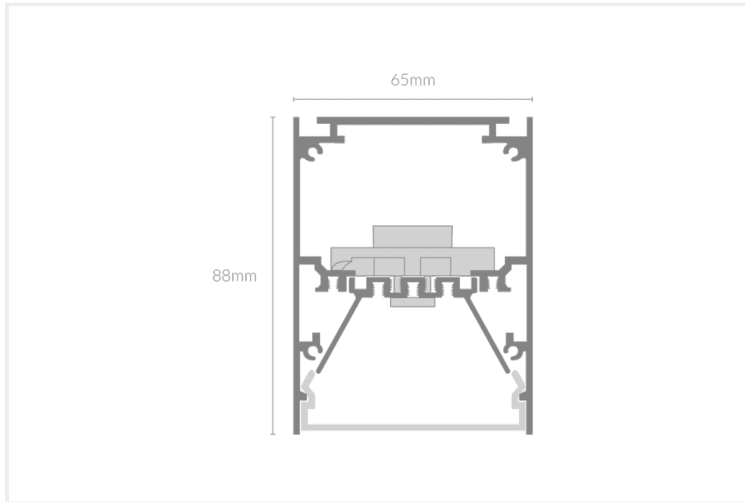

FEYZ LINEAR DIFFUSED 6588

FEYZ.LD6588.15.WHT..30.101-5.

Collections, Feyz, Linear Systems

Mounting	Surface
Wattage	15W
Voltage	240V
Dimensions	(W) 65mm x (H) 88mm
Length	576mm
Finish	White
CCT	3000K
Beam Angle	101.5°
Material	Aluminium
Driver	In-built
Diffuser	Opal Diffuser
IP Rating	IP40
UGR	<19
Luminous Flux	95lm/W
CRI	>83+
Colour Deviation	<3 SDCM
Lifetime	50,000 hours
Warranty	5 years
Luminaires Type	Linear Systems - Luminaires