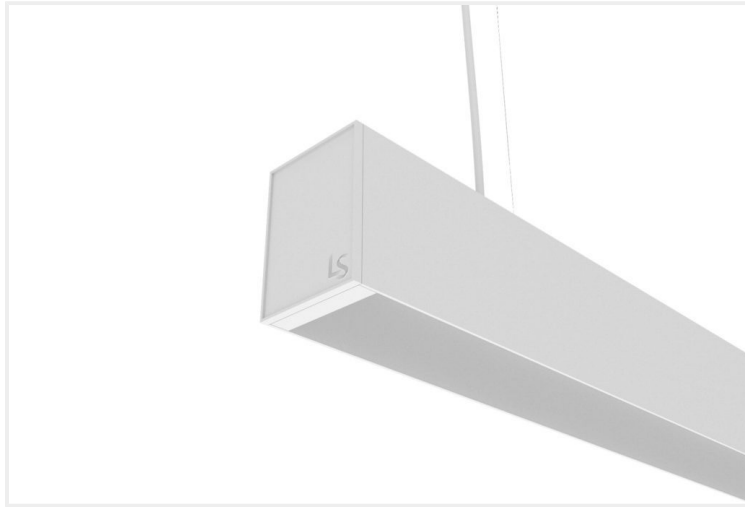

FEYZ LINEAR DIFFUSED 6588

FEYZ.LD6588.15.WHT..30.101-5.

Collections, Feyz, Linear Systems

Mounting	Surface
Wattage	15W
Voltage	240V
Dimensions	(W) 65mm x (H) 88mm
Length	576mm
Finish	White
CCT	3000K
Beam Angle	101.5°
Material	Aluminium
Driver	In-built
Diffuser	Opal Diffuser
IP Rating	IP40
UGR	<19
Luminous Flux	95lm/W
CRI	>83+
Colour Deviation	<3 SDCM
Lifetime	50,000 hours
Warranty	5 years
Luminaires Type	Linear Systems - Luminaires