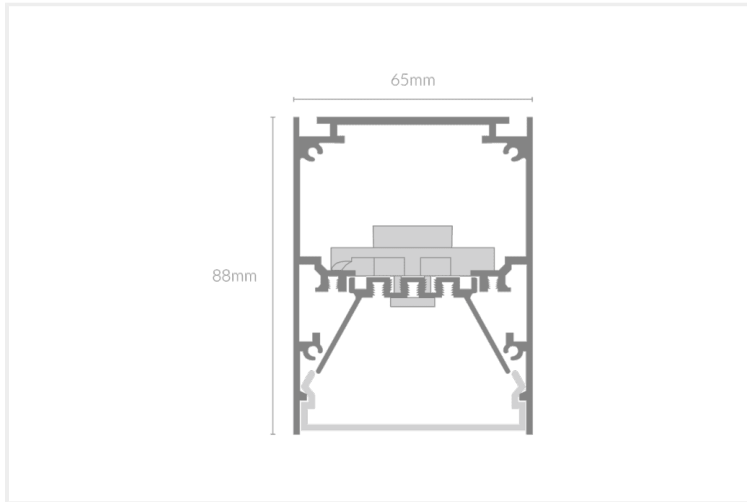

FEYZ LINEAR DIFFUSED 6588

FEYZ.LD6588.15.WHT..30.101-5.

Collections, Feyz, Linear Systems

Mounting	Surface
Wattage	15W
Voltage	240V
Dimensions	(W) 65mm x (H) 88mm
Length	576mm
Finish	White
CCT	3000K
Beam Angle	101.5°
Material	Aluminium
Driver	In-built
Diffuser	Opal Diffuser
IP Rating	IP40
UGR	<19
Luminous Flux	95lm/W
CRI	>92+
Colour Deviation	<3 SDCM
Lifetime	50,000 hours
Warranty	5 years
Luminaires Type	Linear Systems - Luminaires