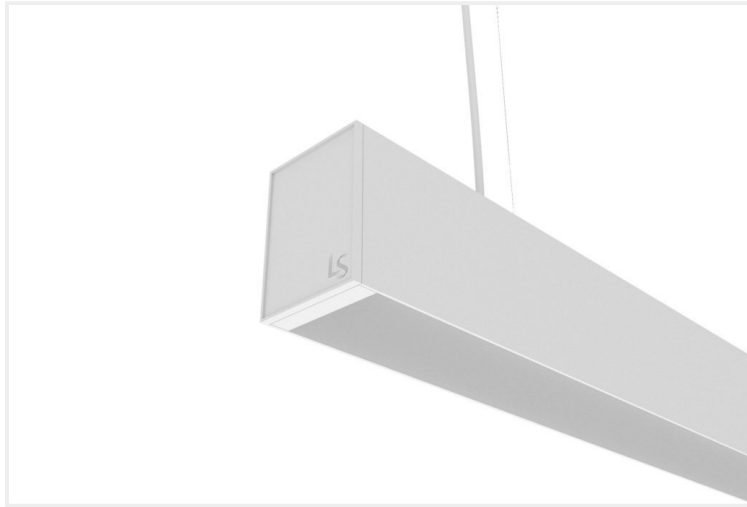

FEYZ LINEAR DIFFUSED 6588

FEYZ.LD6588.15.WHT..30.101-5.

Collections, Feyz, Linear Systems

Mounting	Surface
Wattage	15W
Voltage	240V
Dimensions	(W) 65mm x (H) 88mm
Length	576mm
Finish	White
CCT	3000K
Beam Angle	101.5°
Material	Aluminium
Driver	In-built
Diffuser	Opal Diffuser
IP Rating	IP40
UGR	<19
Luminous Flux	95lm/W
CRI	>92+
Colour Deviation	<3 SDCM
Lifetime	50,000 hours
Warranty	5 years
Luminaires Type	Linear Systems - Luminaires