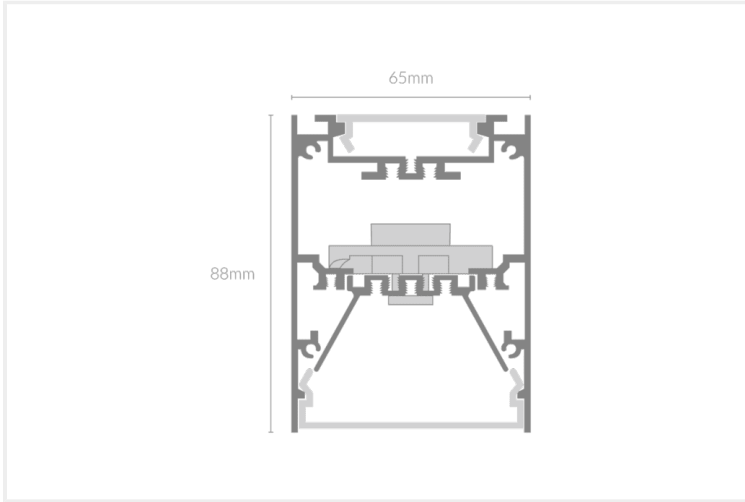

# FEYZ LINEAR DIFFUSED DIRECT / INDIRECT 6588

FEYZ.LDUD6588.32.WHT..40.101-5.

Collections, Feyz, Linear Systems

|                         |                             |
|-------------------------|-----------------------------|
| <b>Mounting</b>         | Suspended                   |
| <b>Wattage</b>          | 32W                         |
| <b>Voltage</b>          | 240V                        |
| <b>Dimensions</b>       | (W) 65mm x (H) 88mm         |
| <b>Length</b>           | 856mm                       |
| <b>Finish</b>           | White                       |
| <b>CCT</b>              | 4000K                       |
| <b>Beam Angle</b>       | 101.5°                      |
| <b>Material</b>         | Aluminium                   |
| <b>Driver</b>           | In-built                    |
| <b>Diffuser</b>         | Opal Diffuser               |
| <b>IP Rating</b>        | IP40                        |
| <b>UGR</b>              | <19                         |
| <b>Luminous Flux</b>    | Up 110lm/W, Down 95lm/W     |
| <b>CRI</b>              | >92+                        |
| <b>Colour Deviation</b> | <3 SDCM                     |
| <b>Lifetime</b>         | 50,000 hours                |
| <b>Warranty</b>         | 5 years                     |
| <b>Luminaires Type</b>  | Linear Systems - Luminaires |

## Control Gear