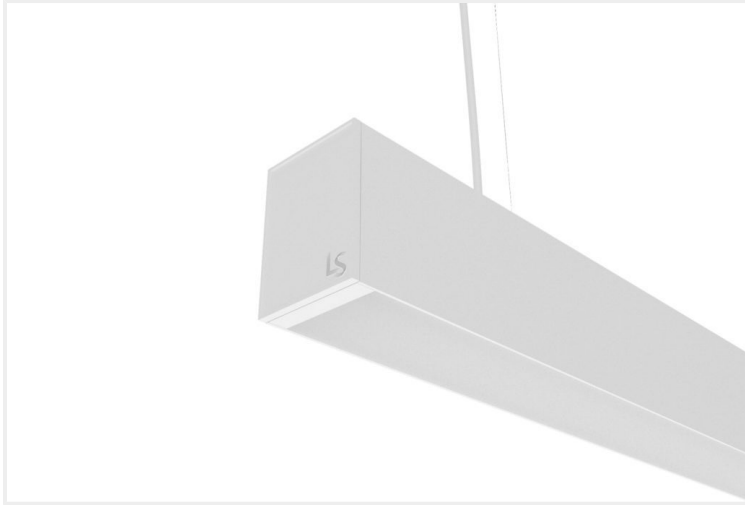

# FEYZ LINEAR DIFFUSED DIRECT / INDIRECT 6588

FEYZ.LDUD6588.32.WHT..40.101-5.

Collections, Feyz, Linear Systems

|                         |                             |
|-------------------------|-----------------------------|
| <b>Mounting</b>         | Suspended                   |
| <b>Wattage</b>          | 32W                         |
| <b>Voltage</b>          | 240V                        |
| <b>Dimensions</b>       | (W) 65mm x (H) 88mm         |
| <b>Length</b>           | 856mm                       |
| <b>Finish</b>           | White                       |
| <b>CCT</b>              | 4000K                       |
| <b>Beam Angle</b>       | 101.5°                      |
| <b>Material</b>         | Aluminium                   |
| <b>Driver</b>           | In-built                    |
| <b>Diffuser</b>         | Opal Diffuser               |
| <b>IP Rating</b>        | IP40                        |
| <b>UGR</b>              | <19                         |
| <b>Luminous Flux</b>    | Up 110lm/W, Down 95lm/W     |
| <b>CRI</b>              | >92+                        |
| <b>Colour Deviation</b> | <3 SDCM                     |
| <b>Lifetime</b>         | 50,000 hours                |
| <b>Warranty</b>         | 5 years                     |
| <b>Luminaires Type</b>  | Linear Systems - Luminaires |

## Control Gear