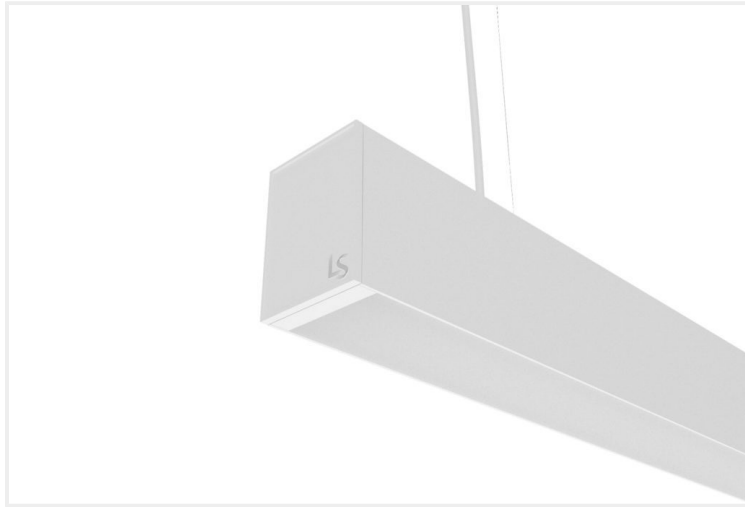

# FEYZ LINEAR DIFFUSED DIRECT / INDIRECT 6588

FEYZ.LDUD6588.32.WHT..40.101-5.

Collections, Feyz, Linear Systems

<b>Mounting</b>	Suspended
<b>Wattage</b>	32W
<b>Voltage</b>	240V
<b>Dimensions</b>	(W) 65mm x (H) 88mm
<b>Length</b>	856mm
<b>Finish</b>	White
<b>CCT</b>	4000K
<b>Beam Angle</b>	101.5°
<b>Material</b>	Aluminium
<b>Driver</b>	In-built
<b>Diffuser</b>	Opal Diffuser
<b>IP Rating</b>	IP40
<b>UGR</b>	<19
<b>Luminous Flux</b>	Up 110lm/W, Down 95lm/W
<b>CRI</b>	>83+
<b>Colour Deviation</b>	<3 SDCM
<b>Lifetime</b>	50,000 hours
<b>Warranty</b>	5 years
<b>Luminaires Type</b>	Linear Systems - Luminaires

## Control Gear