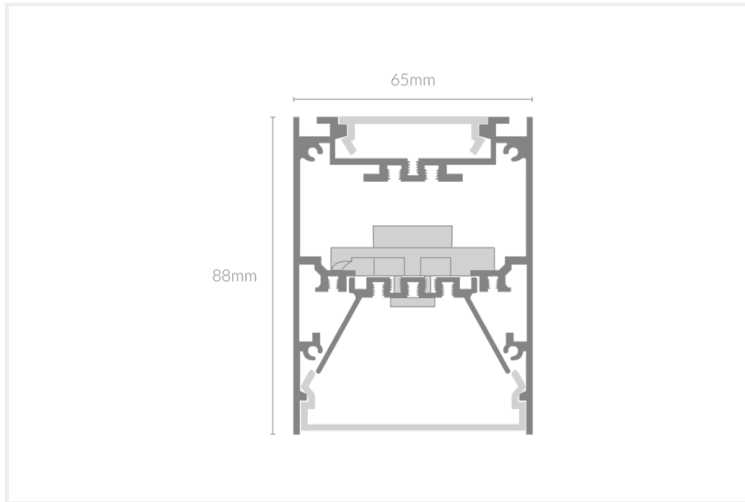

# FEYZ LINEAR DIFFUSED DIRECT / INDIRECT 6588

FEYZ.LDUD6588.32.WHT..40.101-5.

Collections, Feyz, Linear Systems

<b>Mounting</b>	Suspended
<b>Wattage</b>	32W
<b>Voltage</b>	240V
<b>Dimensions</b>	(W) 65mm x (H) 88mm
<b>Length</b>	856mm
<b>Finish</b>	White
<b>CCT</b>	4000K
<b>Beam Angle</b>	101.5°
<b>Material</b>	Aluminium
<b>Driver</b>	In-built
<b>Diffuser</b>	Opal Diffuser
<b>IP Rating</b>	IP40
<b>UGR</b>	<19
<b>Luminous Flux</b>	Up 110lm/W, Down 95lm/W
<b>CRI</b>	>83+
<b>Colour Deviation</b>	<3 SDCM
<b>Lifetime</b>	50,000 hours
<b>Warranty</b>	5 years
<b>Luminaires Type</b>	Linear Systems - Luminaires

## Control Gear