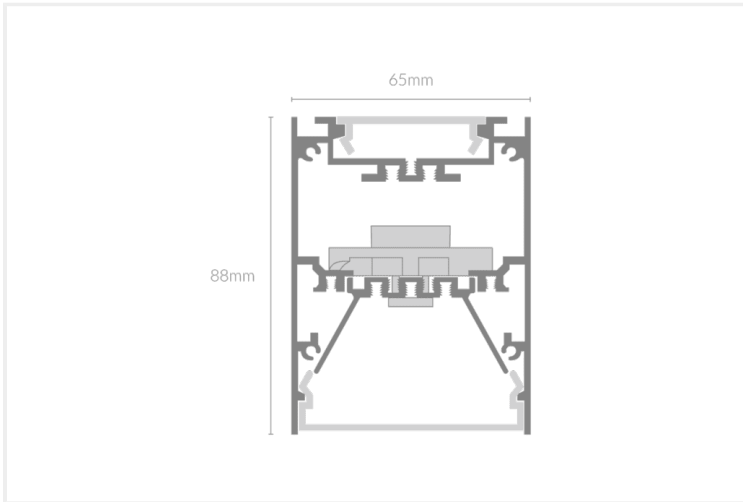

# FEYZ LINEAR DIFFUSED DIRECT / INDIRECT 6588

FEYZ.LDUD6588.32.WHT..30.101-5.

Collections, Feyz, Linear Systems

<b>Mounting</b>	Suspended
<b>Wattage</b>	32W
<b>Voltage</b>	240V
<b>Dimensions</b>	(W) 65mm x (H) 88mm
<b>Length</b>	856mm
<b>Finish</b>	White
<b>CCT</b>	3000K
<b>Beam Angle</b>	101.5°
<b>Material</b>	Aluminium
<b>Driver</b>	In-built
<b>Diffuser</b>	Opal Diffuser
<b>IP Rating</b>	IP40
<b>UGR</b>	<19
<b>Luminous Flux</b>	Up 110lm/W, Down 95lm/W
<b>CRI</b>	>92+
<b>Colour Deviation</b>	<3 SDCM
<b>Lifetime</b>	50,000 hours
<b>Warranty</b>	5 years
<b>Luminaires Type</b>	Linear Systems - Luminaires

## Control Gear