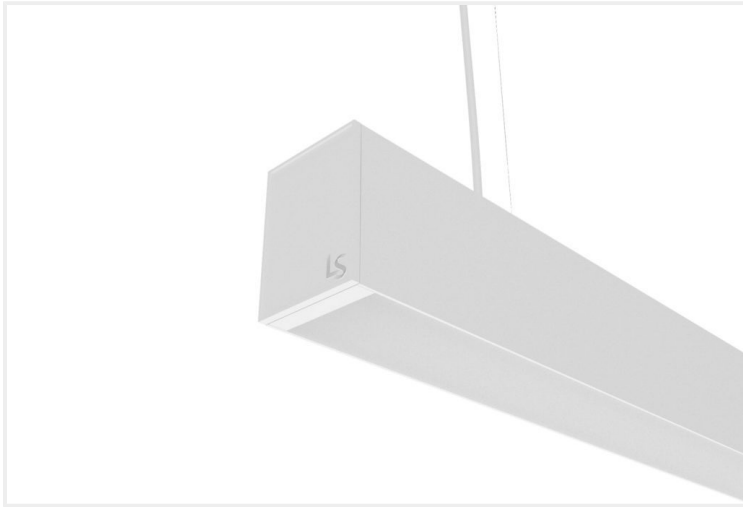

# FEYZ LINEAR DIFFUSED DIRECT / INDIRECT 6588

FEYZ.LDUD6588.32.WHT..30.101-5.

Collections, Feyz, Linear Systems

<b>Mounting</b>	Suspended
<b>Wattage</b>	32W
<b>Voltage</b>	240V
<b>Dimensions</b>	(W) 65mm x (H) 88mm
<b>Length</b>	856mm
<b>Finish</b>	White
<b>CCT</b>	3000K
<b>Beam Angle</b>	101.5°
<b>Material</b>	Aluminium
<b>Driver</b>	In-built
<b>Diffuser</b>	Opal Diffuser
<b>IP Rating</b>	IP40
<b>UGR</b>	<19
<b>Luminous Flux</b>	Up 110lm/W, Down 95lm/W
<b>CRI</b>	>92+
<b>Colour Deviation</b>	<3 SDCM
<b>Lifetime</b>	50,000 hours
<b>Warranty</b>	5 years
<b>Luminaires Type</b>	Linear Systems - Luminaires

## Control Gear