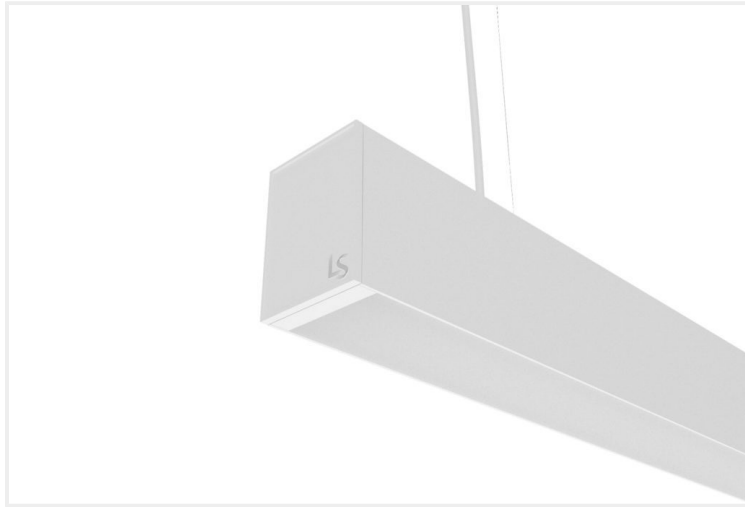

# FEYZ LINEAR DIFFUSED DIRECT / INDIRECT 6588

FEYZ.LDUD6588.32.WHT..30.101-5.

Collections, Feyz, Linear Systems

<b>Mounting</b>	Suspended
<b>Wattage</b>	32W
<b>Voltage</b>	240V
<b>Dimensions</b>	(W) 65mm x (H) 88mm
<b>Length</b>	856mm
<b>Finish</b>	White
<b>CCT</b>	3000K
<b>Beam Angle</b>	101.5°
<b>Material</b>	Aluminium
<b>Driver</b>	In-built
<b>Diffuser</b>	Opal Diffuser
<b>IP Rating</b>	IP40
<b>UGR</b>	<19
<b>Luminous Flux</b>	Up 110lm/W, Down 95lm/W
<b>CRI</b>	>83+
<b>Colour Deviation</b>	<3 SDCM
<b>Lifetime</b>	50,000 hours
<b>Warranty</b>	5 years
<b>Luminaires Type</b>	Linear Systems - Luminaires

## Control Gear