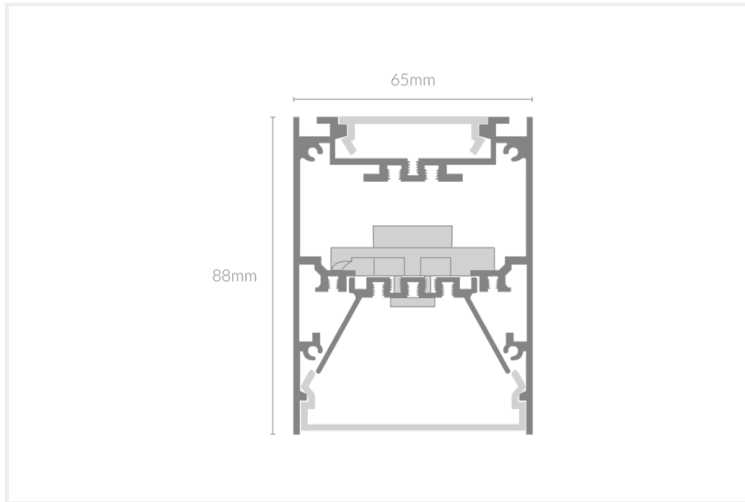

# FEYZ LINEAR DIFFUSED DIRECT / INDIRECT 6588

FEYZ.LDUD6588.32.WHT..30.101-5.

Collections, Feyz, Linear Systems

<b>Mounting</b>	Suspended
<b>Wattage</b>	32W
<b>Voltage</b>	240V
<b>Dimensions</b>	(W) 65mm x (H) 88mm
<b>Length</b>	856mm
<b>Finish</b>	White
<b>CCT</b>	3000K
<b>Beam Angle</b>	101.5°
<b>Material</b>	Aluminium
<b>Driver</b>	In-built
<b>Diffuser</b>	Opal Diffuser
<b>IP Rating</b>	IP40
<b>UGR</b>	<19
<b>Luminous Flux</b>	Up 110lm/W, Down 95lm/W
<b>CRI</b>	>83+
<b>Colour Deviation</b>	<3 SDCM
<b>Lifetime</b>	50,000 hours
<b>Warranty</b>	5 years
<b>Luminaires Type</b>	Linear Systems - Luminaires

## Control Gear