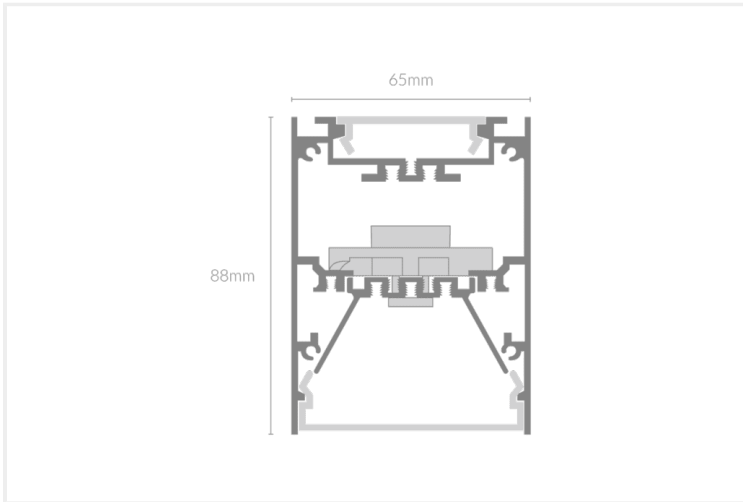

# FEYZ LINEAR DIFFUSED DIRECT / INDIRECT 6588

FEYZ.LDUD6588.32.BLK..40.101-5.

Collections, Feyz, Linear Systems

<b>Mounting</b>	Suspended
<b>Wattage</b>	32W
<b>Voltage</b>	240V
<b>Dimensions</b>	(W) 65mm x (H) 88mm
<b>Length</b>	856mm
<b>Finish</b>	Black
<b>CCT</b>	4000K
<b>Beam Angle</b>	101.5°
<b>Material</b>	Aluminium
<b>Driver</b>	In-built
<b>Diffuser</b>	Opal Diffuser
<b>IP Rating</b>	IP40
<b>UGR</b>	<19
<b>Luminous Flux</b>	Up 110lm/W, Down 95lm/W
<b>CRI</b>	>92+
<b>Colour Deviation</b>	<3 SDCM
<b>Lifetime</b>	50,000 hours
<b>Warranty</b>	5 years
<b>Luminaires Type</b>	Linear Systems - Luminaires

## Control Gear