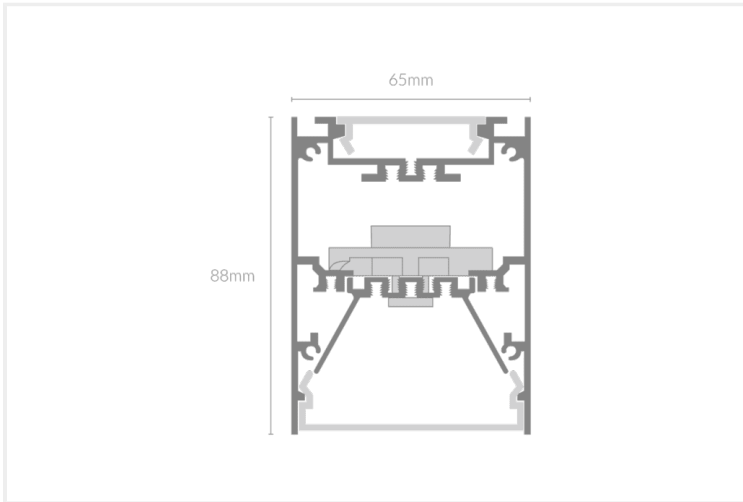

# FEYZ LINEAR DIFFUSED DIRECT / INDIRECT 6588

FEYZ.LDUD6588.32.BLK..40.101-5.

Collections, Feyz, Linear Systems

<b>Mounting</b>	Suspended
<b>Wattage</b>	32W
<b>Voltage</b>	240V
<b>Dimensions</b>	(W) 65mm x (H) 88mm
<b>Length</b>	856mm
<b>Finish</b>	Black
<b>CCT</b>	4000K
<b>Beam Angle</b>	101.5°
<b>Material</b>	Aluminium
<b>Driver</b>	In-built
<b>Diffuser</b>	Opal Diffuser
<b>IP Rating</b>	IP40
<b>UGR</b>	<19
<b>Luminous Flux</b>	Up 110lm/W, Down 95lm/W
<b>CRI</b>	>83+
<b>Colour Deviation</b>	<3 SDCM
<b>Lifetime</b>	50,000 hours
<b>Warranty</b>	5 years
<b>Luminaires Type</b>	Linear Systems - Luminaires

## Control Gear