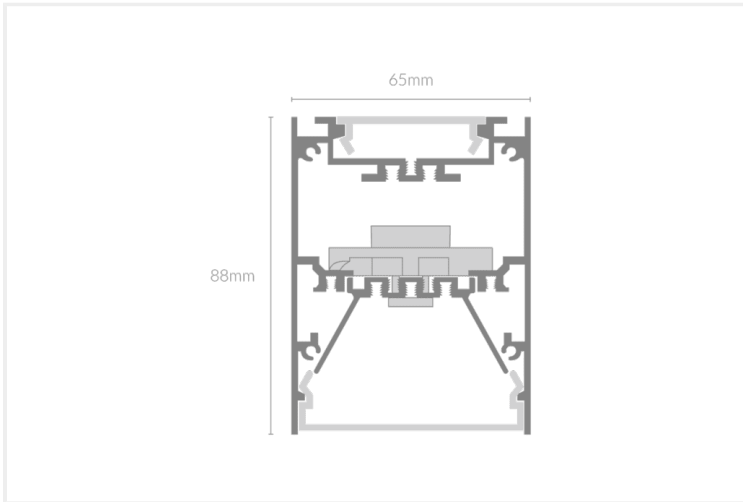

FEYZ LINEAR DIFFUSED DIRECT / INDIRECT 6588

FEYZ.LDUD6588.32.BLK..30.101-5.

Collections, Feyz, Linear Systems

Mounting	Suspended
Wattage	32W
Voltage	240V
Dimensions	(W) 65mm x (H) 88mm
Length	856mm
Finish	Black
CCT	3000K
Beam Angle	101.5°
Material	Aluminium
Diffuser	Opal Diffuser
IP Rating	IP40
UGR	<19
Luminous Flux	Up 110lm/W, Down 95lm/W
CRI	>92+
Colour Deviation	<3 SDCM
Lifetime	50,000 hours
Warranty	5 years
Luminaires Type	Linear Systems - Luminaires
Driver	In-built