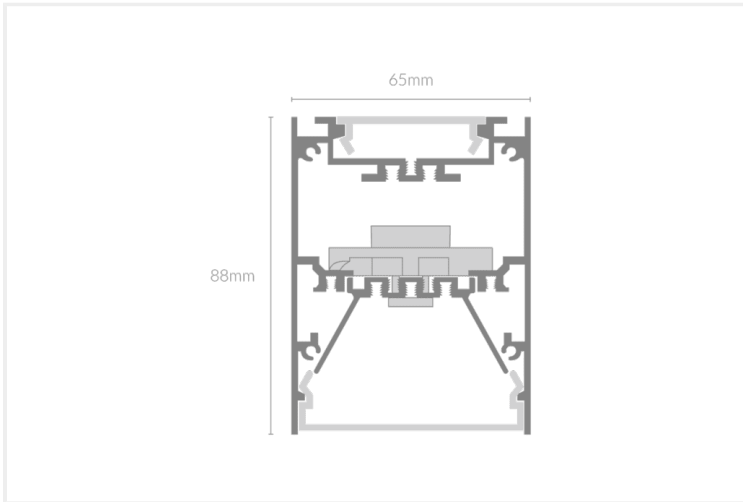

FEYZ LINEAR DIFFUSED DIRECT / INDIRECT 6588

FEYZ.LDUD6588.32.BLK..30.101-5.

Collections, Feyz, Linear Systems

Mounting	Suspended
Wattage	32W
Voltage	240V
Dimensions	(W) 65mm x (H) 88mm
Length	856mm
Finish	Black
CCT	3000K
Beam Angle	101.5°
Material	Aluminium
Diffuser	Opal Diffuser
IP Rating	IP40
UGR	<19
Luminous Flux	Up 110lm/W, Down 95lm/W
CRI	>83+
Colour Deviation	<3 SDCM
Lifetime	50,000 hours
Warranty	5 years
Luminaires Type	Linear Systems - Luminaires
Driver	In-built