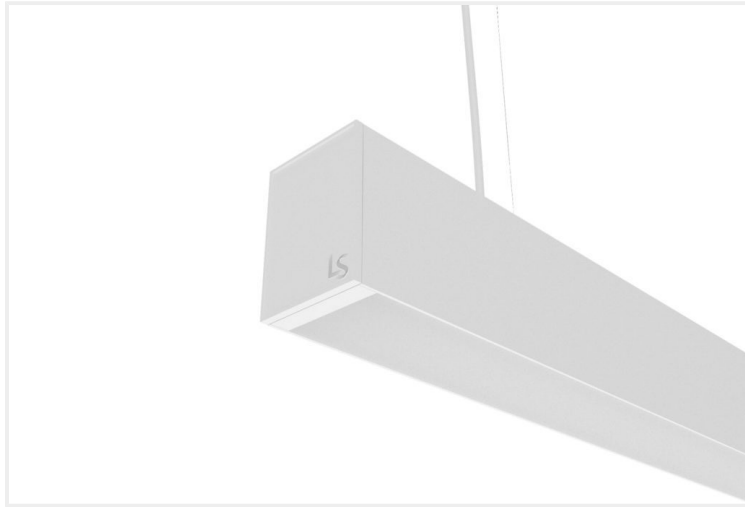

FEYZ LINEAR DIFFUSED DIRECT / INDIRECT 6588

FEYZ.LDUD6588.22.WHT..40.101-5.

Collections, Feyz, Linear Systems

Mounting	Suspended
Wattage	22W
Voltage	240V
Dimensions	(W) 65mm x (H) 88mm
Length	576mm
Finish	White
CCT	4000K
Beam Angle	101.5°
Material	Aluminium
Diffuser	Opal Diffuser
IP Rating	IP40
UGR	<19
Luminous Flux	Up 110lm/W, Down 95lm/W
CRI	>92+
Colour Deviation	<3 SDCM
Lifetime	50,000 hours
Warranty	5 years
Luminaires Type	Linear Systems - Luminaires
Driver	In-built