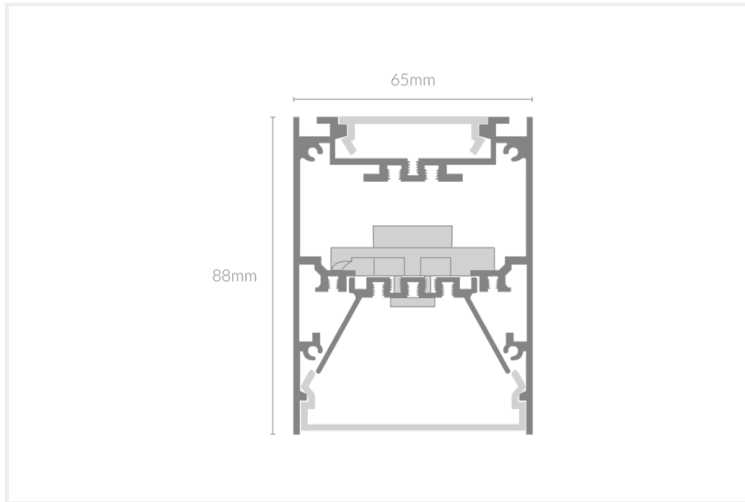

FEYZ LINEAR DIFFUSED DIRECT / INDIRECT 6588

FEYZ.LDUD6588.22.WHT..40.101-5.

Collections, Feyz, Linear Systems

Mounting	Suspended
Wattage	22W
Voltage	240V
Dimensions	(W) 65mm x (H) 88mm
Length	576mm
Finish	White
CCT	4000K
Beam Angle	101.5°
Material	Aluminium
Diffuser	Opal Diffuser
IP Rating	IP40
UGR	<19
Luminous Flux	Up 110lm/W, Down 95lm/W
CRI	>92+
Colour Deviation	<3 SDCM
Lifetime	50,000 hours
Warranty	5 years
Luminaires Type	Linear Systems - Luminaires
Driver	In-built