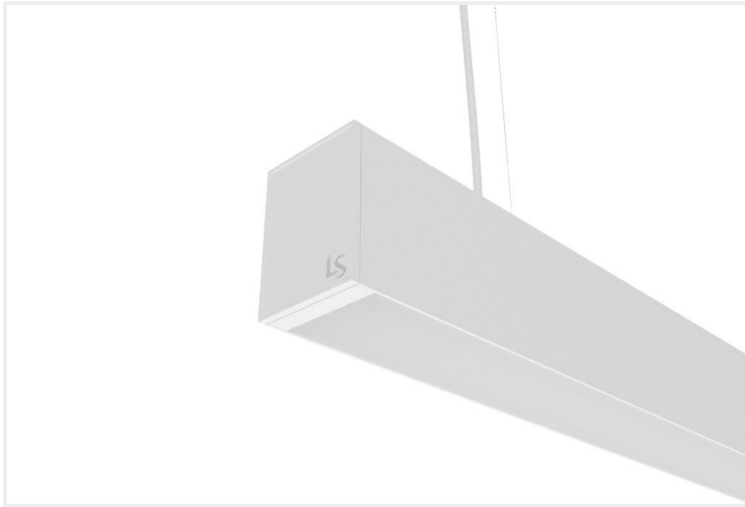

# FEYZ LINEAR DIFFUSED DIRECT / INDIRECT 6588

FEYZ.LDUD6588.22.WHT..30.101-5.

Collections, Feyz, Linear Systems

<b>Mounting</b>	Suspended
<b>Wattage</b>	22W
<b>Voltage</b>	240V
<b>Dimensions</b>	(W) 65mm x (H) 88mm
<b>Length</b>	576mm
<b>Finish</b>	White
<b>CCT</b>	3000K
<b>Beam Angle</b>	101.5°
<b>Material</b>	Aluminium
<b>Diffuser</b>	Opal Diffuser
<b>IP Rating</b>	IP40
<b>UGR</b>	<19
<b>Luminous Flux</b>	Up 110lm/W, Down 95lm/W
<b>CRI</b>	>83+
<b>Colour Deviation</b>	<3 SDCM
<b>Lifetime</b>	50,000 hours
<b>Warranty</b>	5 years
<b>Luminaires Type</b>	Linear Systems - Luminaires
<b>Driver</b>	In-built

## Control Gear