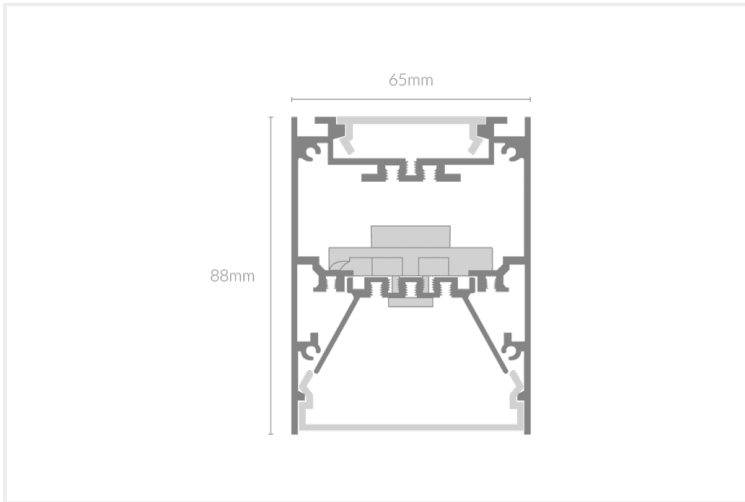

# FEYZ LINEAR DIFFUSED DIRECT / INDIRECT 6588

FEYZ.LDUD6588.22.WHT..30.101-5.

Collections, Feyz, Linear Systems

<b>Mounting</b>	Suspended
<b>Wattage</b>	22W
<b>Voltage</b>	240V
<b>Dimensions</b>	(W) 65mm x (H) 88mm
<b>Length</b>	576mm
<b>Finish</b>	White
<b>CCT</b>	3000K
<b>Beam Angle</b>	101.5°
<b>Material</b>	Aluminium
<b>Diffuser</b>	Opal Diffuser
<b>IP Rating</b>	IP40
<b>UGR</b>	<19
<b>Luminous Flux</b>	Up 110lm/W, Down 95lm/W
<b>CRI</b>	>83+
<b>Colour Deviation</b>	<3 SDCM
<b>Lifetime</b>	50,000 hours
<b>Warranty</b>	5 years
<b>Luminaires Type</b>	Linear Systems - Luminaires
<b>Driver</b>	In-built

## Control Gear