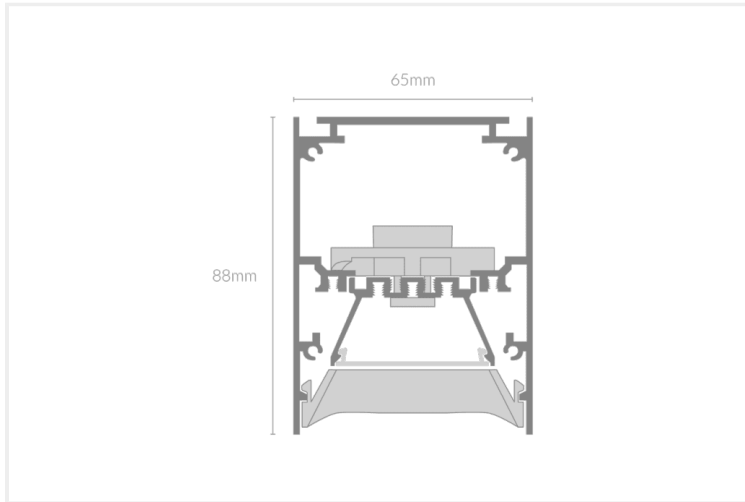

# FEYZ LOUVRE 6588

FEYZ.LV6588.15.WHT..40.72.

Collections, Feyz, Linear Systems

<b>Mounting</b>	Surface
<b>Wattage</b>	15W
<b>Voltage</b>	240V
<b>Dimensions</b>	(W) 65mm x (H) 88mm
<b>Length</b>	576mm
<b>Finish</b>	White
<b>CCT</b>	4000K
<b>Beam Angle</b>	72°
<b>Material</b>	Aluminium
<b>Driver</b>	In-built
<b>Diffuser</b>	White Louvre
<b>IP Rating</b>	IP40
<b>UGR</b>	<19
<b>Luminous Flux</b>	75lm/W
<b>CRI</b>	>92+
<b>Colour Deviation</b>	<3 SDCM
<b>Lifetime</b>	50,000 hours
<b>Warranty</b>	5 years
<b>Luminaires Type</b>	Linear Systems - Luminaires

## Control Gear