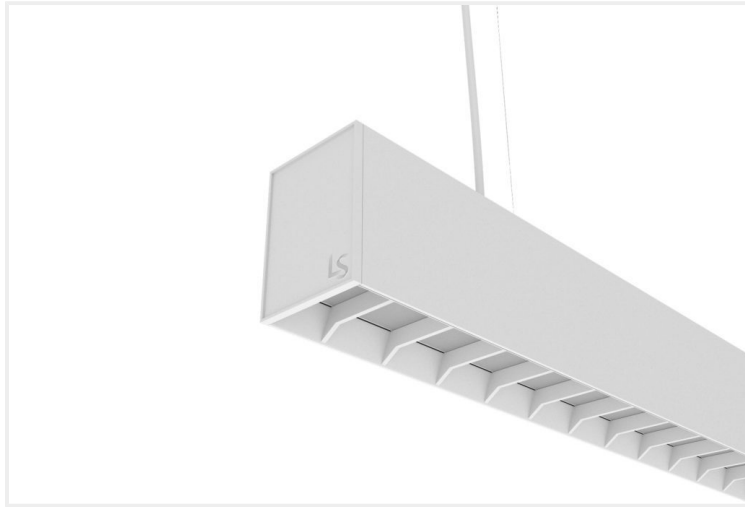

# FEYZ LOUVRE 6588

FEYZ.LV6588.15.WHT..40.72.

Collections, Feyz, Linear Systems

<b>Mounting</b>	Surface
<b>Wattage</b>	15W
<b>Voltage</b>	240V
<b>Dimensions</b>	(W) 65mm x (H) 88mm
<b>Length</b>	576mm
<b>Finish</b>	White
<b>CCT</b>	4000K
<b>Beam Angle</b>	72°
<b>Material</b>	Aluminium
<b>Driver</b>	In-built
<b>Diffuser</b>	White Louvre
<b>IP Rating</b>	IP40
<b>UGR</b>	<19
<b>Luminous Flux</b>	75lm/W
<b>CRI</b>	>92+
<b>Colour Deviation</b>	<3 SDCM
<b>Lifetime</b>	50,000 hours
<b>Warranty</b>	5 years
<b>Luminaires Type</b>	Linear Systems - Luminaires

## Control Gear