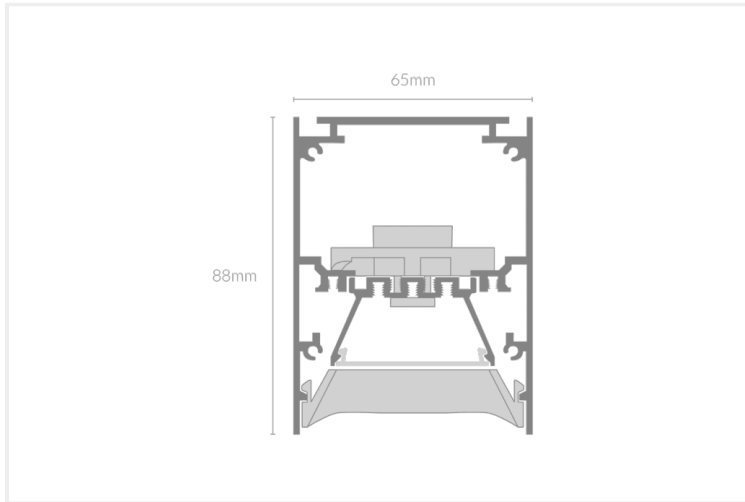

FEYZ LOUVRE 6588

FEYZ.LV6588.15.WHT..40.72.

Collections, Feyz, Linear Systems

Mounting	Surface
Wattage	15W
Voltage	240V
Dimensions	(W) 65mm x (H) 88mm
Length	576mm
Finish	White
CCT	4000K
Beam Angle	72°
Material	Aluminium
Driver	In-built
Diffuser	White Louvre
IP Rating	IP40
UGR	<19
Luminous Flux	75lm/W
CRI	>83+
Colour Deviation	<3 SDCM
Lifetime	50,000 hours
Warranty	5 years
Luminaires Type	Linear Systems - Luminaires