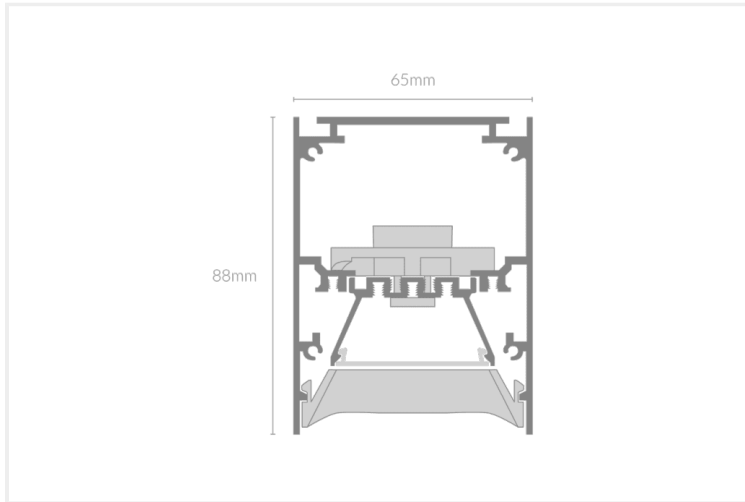

# FEYZ LOUVRE 6588

FEYZ.LV6588.15.WHT..40.72.

Collections, Feyz, Linear Systems

<b>Mounting</b>	Surface
<b>Wattage</b>	15W
<b>Voltage</b>	240V
<b>Dimensions</b>	(W) 65mm x (H) 88mm
<b>Length</b>	576mm
<b>Finish</b>	White
<b>CCT</b>	4000K
<b>Beam Angle</b>	72°
<b>Material</b>	Aluminium
<b>Diffuser</b>	White Louvre
<b>IP Rating</b>	IP40
<b>UGR</b>	<19
<b>Luminous Flux</b>	75lm/W
<b>CRI</b>	>83+
<b>Colour Deviation</b>	<3 SDCM
<b>Lifetime</b>	50,000 hours
<b>Warranty</b>	5 years
<b>Luminaires Type</b>	Linear Systems - Luminaires
<b>Driver</b>	In-built

## Control Gear