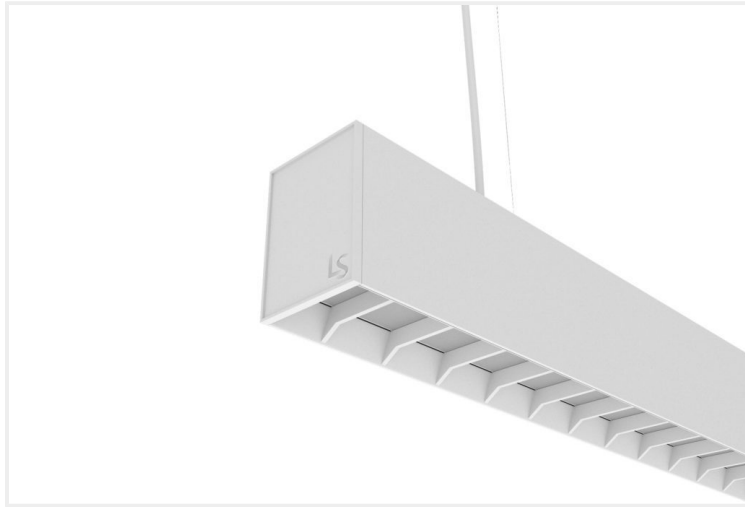

FEYZ LOUVRE 6588

FEYZ.LV6588.15.WHT..40.72.

Collections, Feyz, Linear Systems

Mounting	Surface
Wattage	15W
Voltage	240V
Dimensions	(W) 65mm x (H) 88mm
Length	576mm
Finish	White
CCT	4000K
Beam Angle	72°
Material	Aluminium
Driver	In-built
Diffuser	White Louvre
IP Rating	IP40
UGR	<19
Luminous Flux	75lm/W
CRI	>83+
Colour Deviation	<3 SDCM
Lifetime	50,000 hours
Warranty	5 years
Luminaires Type	Linear Systems - Luminaires