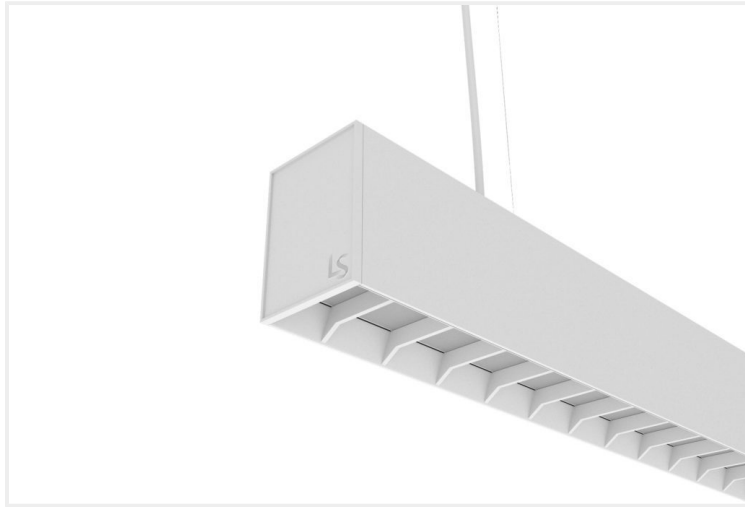

# FEYZ LOUVRE 6588

FEYZ.LV6588.15.WHT..40.72.

Collections, Feyz, Linear Systems

<b>Mounting</b>	Surface
<b>Wattage</b>	15W
<b>Voltage</b>	240V
<b>Dimensions</b>	(W) 65mm x (H) 88mm
<b>Length</b>	576mm
<b>Finish</b>	White
<b>CCT</b>	4000K
<b>Beam Angle</b>	72°
<b>Material</b>	Aluminium
<b>Diffuser</b>	White Louvre
<b>IP Rating</b>	IP40
<b>UGR</b>	<19
<b>Luminous Flux</b>	75lm/W
<b>CRI</b>	>83+
<b>Colour Deviation</b>	<3 SDCM
<b>Lifetime</b>	50,000 hours
<b>Warranty</b>	5 years
<b>Luminaires Type</b>	Linear Systems - Luminaires
<b>Driver</b>	In-built

## Control Gear