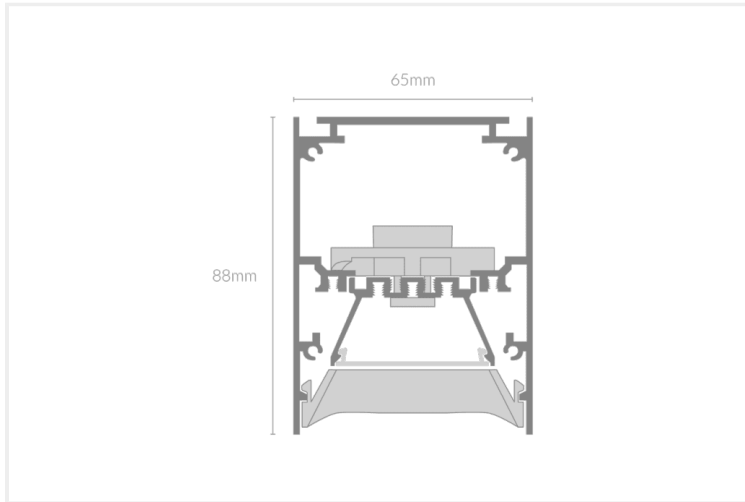

FEYZ LOUVRE 6588

FEYZ.LV6588.15.WHT..40.72.

Collections, Feyz, Linear Systems

Mounting	Surface
Wattage	15W
Voltage	240V
Dimensions	(W) 65mm x (H) 88mm
Length	576mm
Finish	White
CCT	4000K
Beam Angle	72°
Material	Aluminium
Diffuser	Black Louvre
IP Rating	IP40
UGR	<19
Luminous Flux	75lm/W
CRI	>92+
Colour Deviation	<3 SDCM
Lifetime	50,000 hours
Warranty	5 years
Luminaires Type	Linear Systems - Luminaires
Driver	In-built