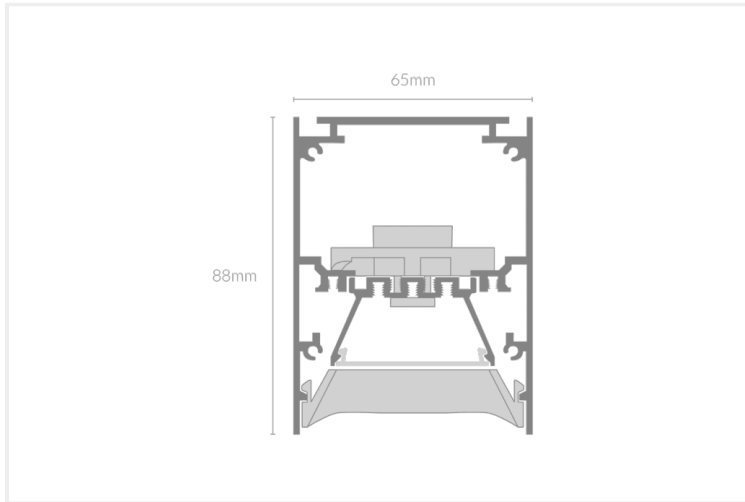

# FEYZ LOUVRE 6588

FEYZ.LV6588.15.WHT..40.72.

Collections, Feyz, Linear Systems

<b>Mounting</b>	Surface
<b>Wattage</b>	15W
<b>Voltage</b>	240V
<b>Dimensions</b>	(W) 65mm x (H) 88mm
<b>Length</b>	576mm
<b>Finish</b>	White
<b>CCT</b>	4000K
<b>Beam Angle</b>	72°
<b>Material</b>	Aluminium
<b>Driver</b>	In-built
<b>Diffuser</b>	Black Louvre
<b>IP Rating</b>	IP40
<b>UGR</b>	<19
<b>Luminous Flux</b>	75lm/W
<b>CRI</b>	>92+
<b>Colour Deviation</b>	<3 SDCM
<b>Lifetime</b>	50,000 hours
<b>Warranty</b>	5 years
<b>Luminaires Type</b>	Linear Systems - Luminaires

## Control Gear