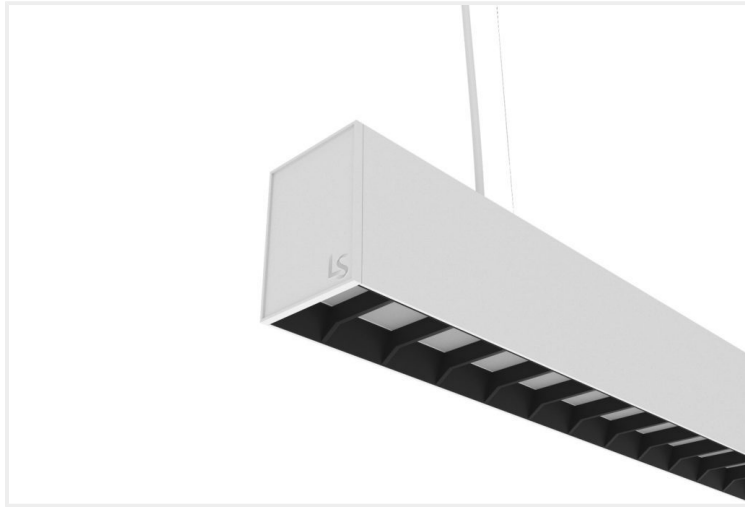

# FEYZ LOUVRE 6588

FEYZ.LV6588.15.WHT..40.72.

Collections, Feyz, Linear Systems

<b>Mounting</b>	Surface
<b>Wattage</b>	15W
<b>Voltage</b>	240V
<b>Dimensions</b>	(W) 65mm x (H) 88mm
<b>Length</b>	576mm
<b>Finish</b>	White
<b>CCT</b>	4000K
<b>Beam Angle</b>	72°
<b>Material</b>	Aluminium
<b>Driver</b>	In-built
<b>Diffuser</b>	Black Louvre
<b>IP Rating</b>	IP40
<b>UGR</b>	<19
<b>Luminous Flux</b>	75lm/W
<b>CRI</b>	>92+
<b>Colour Deviation</b>	<3 SDCM
<b>Lifetime</b>	50,000 hours
<b>Warranty</b>	5 years
<b>Luminaires Type</b>	Linear Systems - Luminaires

## Control Gear