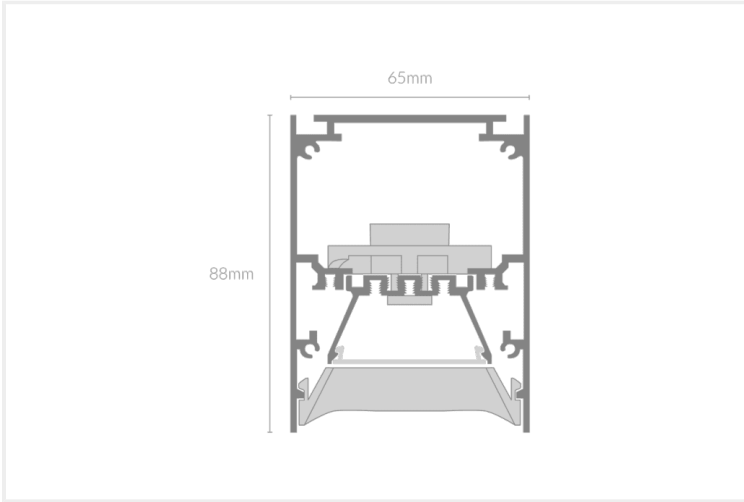

FEYZ LOUVRE 6588

FEYZ.LV6588.15.WHT..40.72.

Collections, Feyz, Linear Systems

Mounting	Surface
Wattage	15W
Voltage	240V
Dimensions	(W) 65mm x (H) 88mm
Length	576mm
Finish	White
CCT	4000K
Beam Angle	72°
Material	Aluminium
Driver	In-built
Diffuser	Black Louvre
IP Rating	IP40
UGR	<19
Luminous Flux	75lm/W
CRI	>83+
Colour Deviation	<3 SDCM
Lifetime	50,000 hours
Warranty	5 years
Luminaires Type	Linear Systems - Luminaires