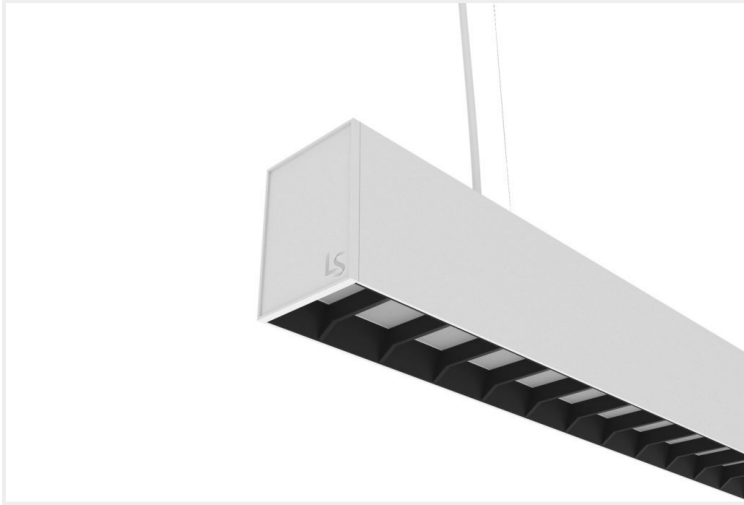

FEYZ LOUVRE 6588

FEYZ.LV6588.15.WHT..40.72.

Collections, Feyz, Linear Systems

Mounting	Surface
Wattage	15W
Voltage	240V
Dimensions	(W) 65mm x (H) 88mm
Length	576mm
Finish	White
CCT	4000K
Beam Angle	72°
Material	Aluminium
Driver	In-built
Diffuser	Black Louvre
IP Rating	IP40
UGR	<19
Luminous Flux	75lm/W
CRI	>83+
Colour Deviation	<3 SDCM
Lifetime	50,000 hours
Warranty	5 years
Luminaires Type	Linear Systems - Luminaires