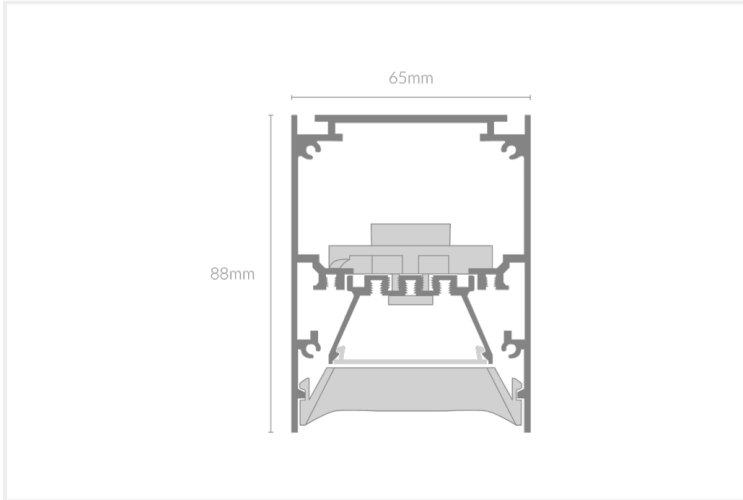

FEYZ LOUVRE 6588

FEYZ.LV6588.15.WHT..40.72.

Collections, Feyz, Linear Systems

| | |
|-------------------------|-----------------------------|
| Mounting | Surface |
| Wattage | 15W |
| Voltage | 240V |
| Dimensions | (W) 65mm x (H) 88mm |
| Length | 576mm |
| Finish | White |
| CCT | 4000K |
| Beam Angle | 72° |
| Material | Aluminium |
| Diffuser | Black Louvre |
| IP Rating | IP40 |
| UGR | <19 |
| Luminous Flux | 75lm/W |
| CRI | >83+ |
| Colour Deviation | <3 SDCM |
| Lifetime | 50,000 hours |
| Warranty | 5 years |
| Luminaires Type | Linear Systems - Luminaires |
| Driver | In-built |