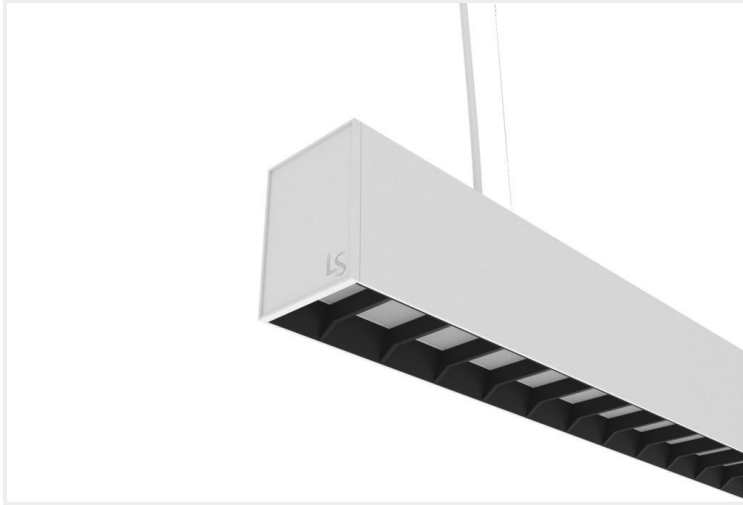

FEYZ LOUVRE 6588

FEYZ.LV6588.15.WHT..40.72.

Collections, Feyz, Linear Systems

| | |
|-------------------------|-----------------------------|
| Mounting | Surface |
| Wattage | 15W |
| Voltage | 240V |
| Dimensions | (W) 65mm x (H) 88mm |
| Length | 576mm |
| Finish | White |
| CCT | 4000K |
| Beam Angle | 72° |
| Material | Aluminium |
| Diffuser | Black Louvre |
| IP Rating | IP40 |
| UGR | <19 |
| Luminous Flux | 75lm/W |
| CRI | >83+ |
| Colour Deviation | <3 SDCM |
| Lifetime | 50,000 hours |
| Warranty | 5 years |
| Luminaires Type | Linear Systems - Luminaires |
| Driver | In-built |