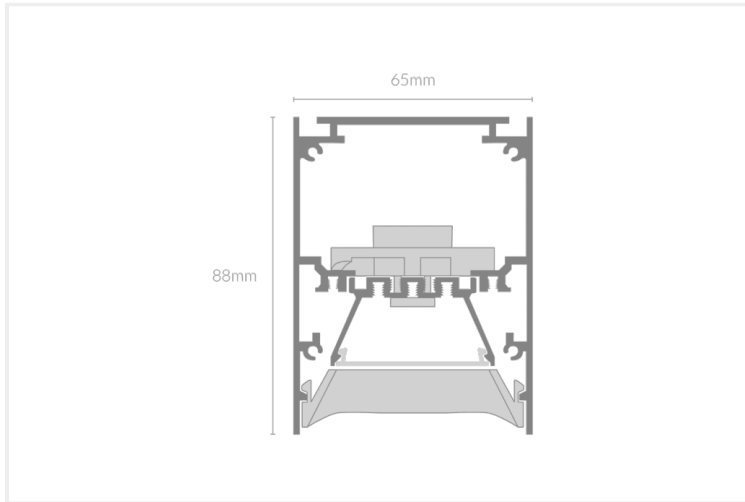

FEYZ LOUVRE 6588

FEYZ.LV6588.15.WHT..30.72.

Collections, Feyz, Linear Systems

Mounting	Surface
Wattage	15W
Voltage	240V
Dimensions	(W) 65mm x (H) 88mm
Length	576mm
Finish	White
CCT	3000K
Beam Angle	72°
Material	Aluminium
Driver	In-built
Diffuser	White Louvre
IP Rating	IP40
UGR	<19
Luminous Flux	75lm/W
CRI	>92+
Colour Deviation	<3 SDCM
Lifetime	50,000 hours
Warranty	5 years
Luminaires Type	Linear Systems - Luminaires