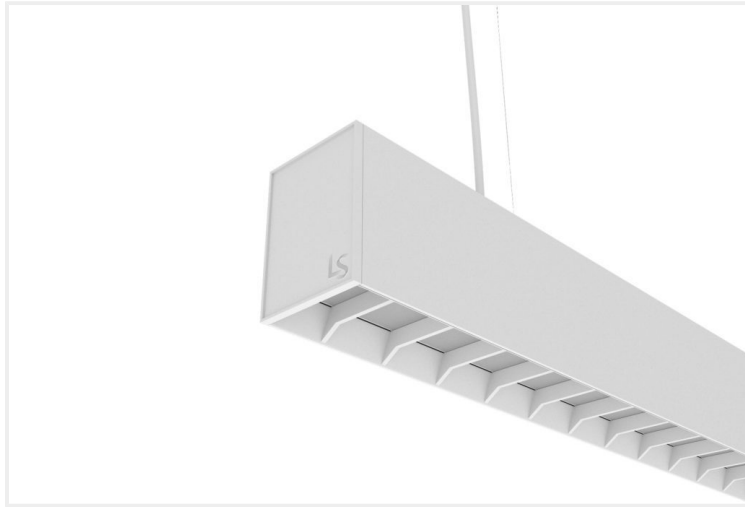

FEYZ LOUVRE 6588

FEYZ.LV6588.15.WHT..30.72.

Collections, Feyz, Linear Systems

Mounting	Surface
Wattage	15W
Voltage	240V
Dimensions	(W) 65mm x (H) 88mm
Length	576mm
Finish	White
CCT	3000K
Beam Angle	72°
Material	Aluminium
Driver	In-built
Diffuser	White Louvre
IP Rating	IP40
UGR	<19
Luminous Flux	75lm/W
CRI	>92+
Colour Deviation	<3 SDCM
Lifetime	50,000 hours
Warranty	5 years
Luminaires Type	Linear Systems - Luminaires