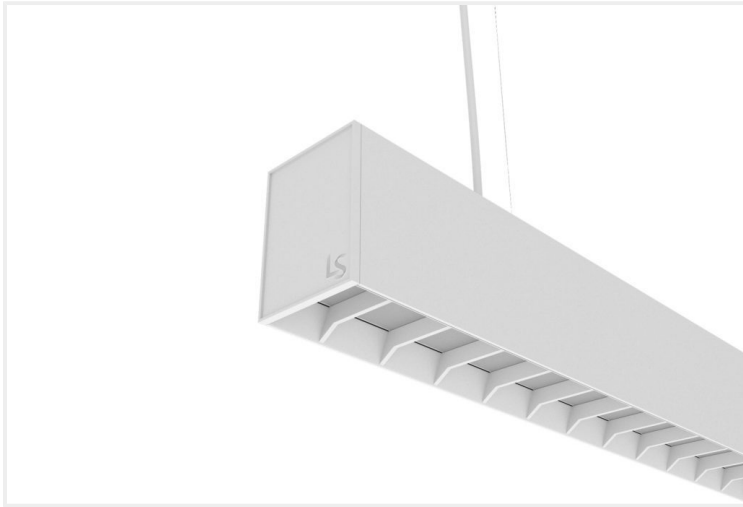

FEYZ LOUVRE 6588

FEYZ.LV6588.15.WHT..30.72.

Collections, Feyz, Linear Systems

Mounting	Surface
Wattage	15W
Voltage	240V
Dimensions	(W) 65mm x (H) 88mm
Length	576mm
Finish	White
CCT	3000K
Beam Angle	72°
Material	Aluminium
Diffuser	White Louvre
IP Rating	IP40
UGR	<19
Luminous Flux	75lm/W
CRI	>92+
Colour Deviation	<3 SDCM
Lifetime	50,000 hours
Warranty	5 years
Luminaires Type	Linear Systems - Luminaires
Driver	In-built