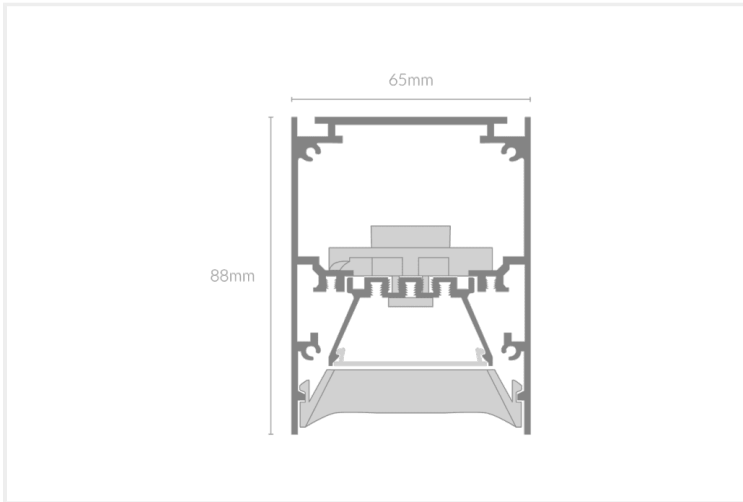

FEYZ LOUVRE 6588

FEYZ.LV6588.15.WHT..30.72.

Collections, Feyz, Linear Systems

Mounting	Surface
Wattage	15W
Voltage	240V
Dimensions	(W) 65mm x (H) 88mm
Length	576mm
Finish	White
CCT	3000K
Beam Angle	72°
Material	Aluminium
Diffuser	White Louvre
IP Rating	IP40
UGR	<19
Luminous Flux	75lm/W
CRI	>92+
Colour Deviation	<3 SDCM
Lifetime	50,000 hours
Warranty	5 years
Luminaires Type	Linear Systems - Luminaires
Driver	In-built