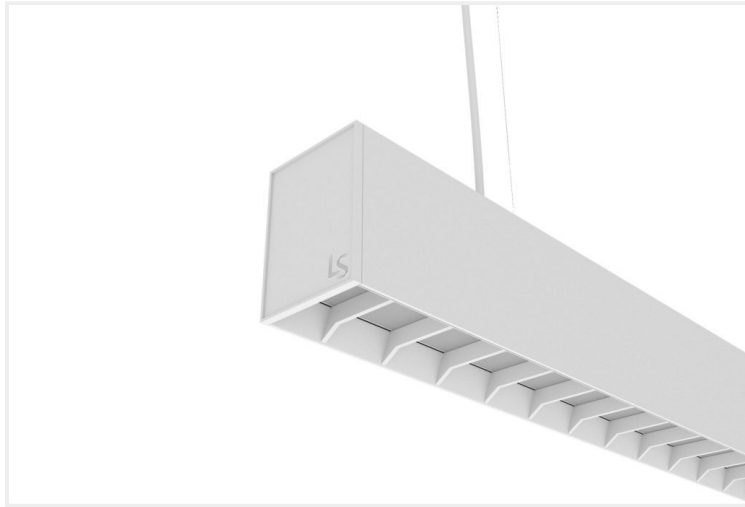

# FEYZ LOUVRE 6588

FEYZ.LV6588.15.WHT..30.72.

Collections, Feyz, Linear Systems

<b>Mounting</b>	Surface
<b>Wattage</b>	15W
<b>Voltage</b>	240V
<b>Dimensions</b>	(W) 65mm x (H) 88mm
<b>Length</b>	576mm
<b>Finish</b>	White
<b>CCT</b>	3000K
<b>Beam Angle</b>	72°
<b>Material</b>	Aluminium
<b>Driver</b>	In-built
<b>Diffuser</b>	White Louvre
<b>IP Rating</b>	IP40
<b>UGR</b>	<19
<b>Luminous Flux</b>	75lm/W
<b>CRI</b>	>83+
<b>Colour Deviation</b>	<3 SDCM
<b>Lifetime</b>	50,000 hours
<b>Warranty</b>	5 years
<b>Luminaires Type</b>	Linear Systems - Luminaires

## Control Gear