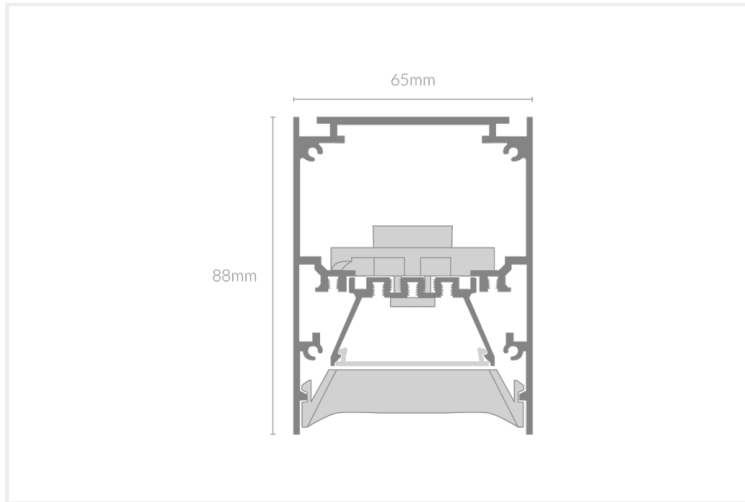

# FEYZ LOUVRE 6588

FEYZ.LV6588.15.WHT..30.72.

Collections, Feyz, Linear Systems

<b>Mounting</b>	Surface
<b>Wattage</b>	15W
<b>Voltage</b>	240V
<b>Dimensions</b>	(W) 65mm x (H) 88mm
<b>Length</b>	576mm
<b>Finish</b>	White
<b>CCT</b>	3000K
<b>Beam Angle</b>	72°
<b>Material</b>	Aluminium
<b>Driver</b>	In-built
<b>Diffuser</b>	White Louvre
<b>IP Rating</b>	IP40
<b>UGR</b>	<19
<b>Luminous Flux</b>	75lm/W
<b>CRI</b>	>83+
<b>Colour Deviation</b>	<3 SDCM
<b>Lifetime</b>	50,000 hours
<b>Warranty</b>	5 years
<b>Luminaires Type</b>	Linear Systems - Luminaires

## Control Gear