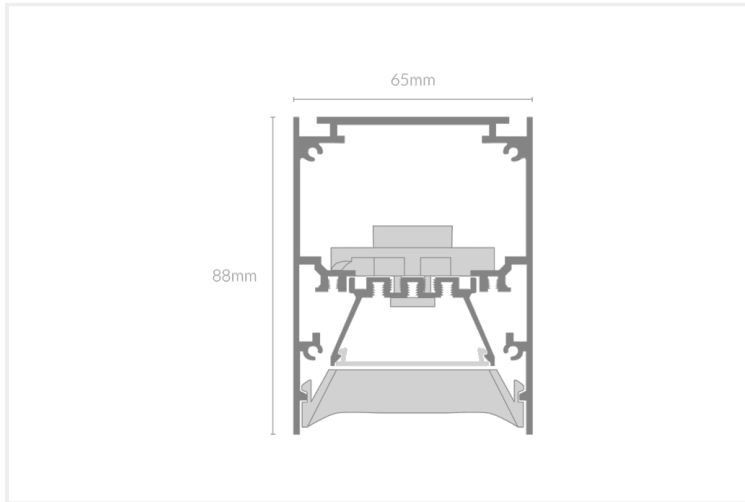

FEYZ LOUVRE 6588

FEYZ.LV6588.15.WHT..30.72.

Collections, Feyz, Linear Systems

Mounting	Surface
Wattage	15W
Voltage	240V
Dimensions	(W) 65mm x (H) 88mm
Length	576mm
Finish	White
CCT	3000K
Beam Angle	72°
Material	Aluminium
Diffuser	White Louvre
IP Rating	IP40
UGR	<19
Luminous Flux	75lm/W
CRI	>83+
Colour Deviation	<3 SDCM
Lifetime	50,000 hours
Warranty	5 years
Luminaires Type	Linear Systems - Luminaires
Driver	In-built