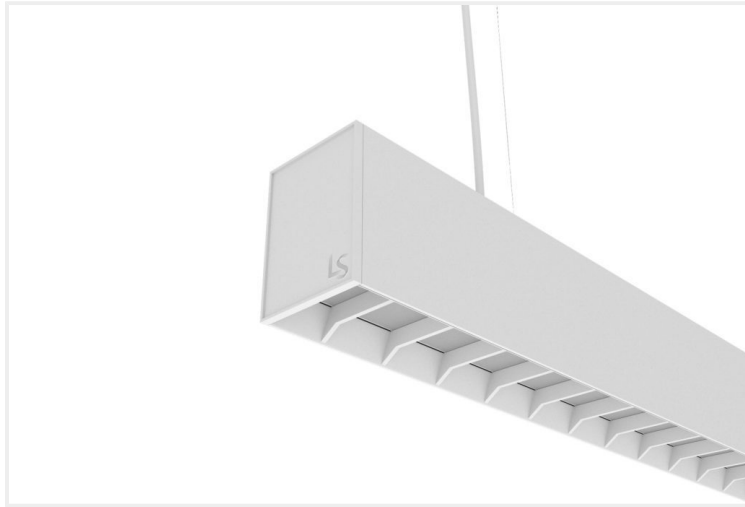

FEYZ LOUVRE 6588

FEYZ.LV6588.15.WHT..30.72.

Collections, Feyz, Linear Systems

Mounting	Surface
Wattage	15W
Voltage	240V
Dimensions	(W) 65mm x (H) 88mm
Length	576mm
Finish	White
CCT	3000K
Beam Angle	72°
Material	Aluminium
Diffuser	White Louvre
IP Rating	IP40
UGR	<19
Luminous Flux	75lm/W
CRI	>83+
Colour Deviation	<3 SDCM
Lifetime	50,000 hours
Warranty	5 years
Luminaires Type	Linear Systems - Luminaires
Driver	In-built