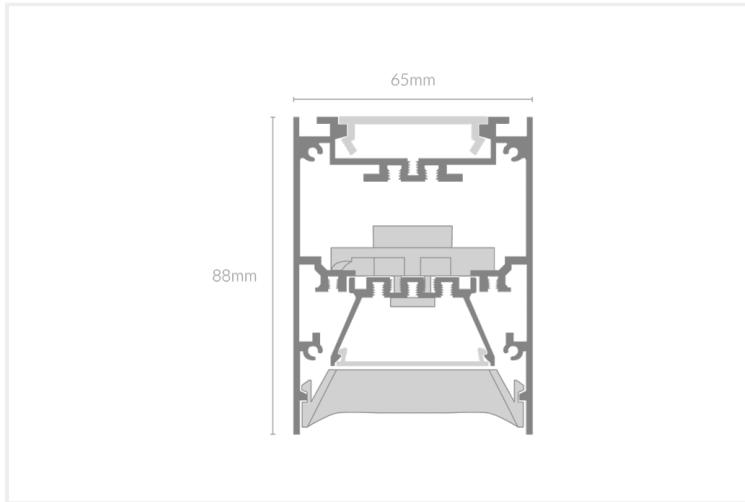

FEYZ LOUVRE DIRECT / INDIRECT 6588

FEYZ.LVUD6588.22.WHT..40.82.

Collections, Feyz, Linear Systems

Mounting	Suspended
Wattage	22W
Voltage	240V
Dimensions	(W) 65mm x (H) 88mm
Length	576mm
Finish	White
CCT	4000K
Beam Angle	82°
Material	Aluminium
Diffuser	Black Louvre
IP Rating	IP40
UGR	<19
Luminous Flux	Up 110lm/W, Down 75lm/W
CRI	>83+
Colour Deviation	<3 SDCM
Lifetime	50,000 hours
Warranty	5 years
Luminaires Type	Linear Systems - Luminaires
Driver	In-built