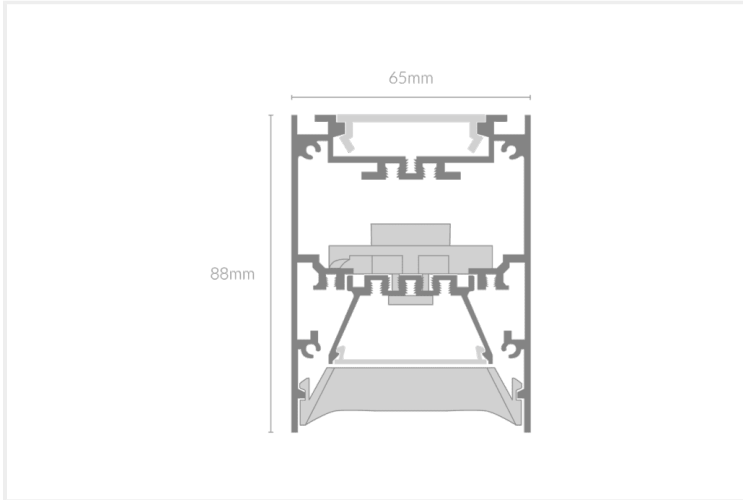

FEYZ LOUVRE DIRECT / INDIRECT 6588

FEYZ.LVUD6588.22.WHT..40.82.

Collections, Feyz, Linear Systems

Mounting	Suspended
Wattage	22W
Voltage	240V
Dimensions	(W) 65mm x (H) 88mm
Length	576mm
Finish	White
CCT	4000K
Beam Angle	82°
Material	Aluminium
Driver	In-built
Diffuser	Black Louvre
IP Rating	IP40
UGR	<19
Luminous Flux	Up 110lm/W, Down 75lm/W
CRI	>83+
Colour Deviation	<3 SDCM
Lifetime	50,000 hours
Warranty	5 years
Luminaires Type	Linear Systems - Luminaires