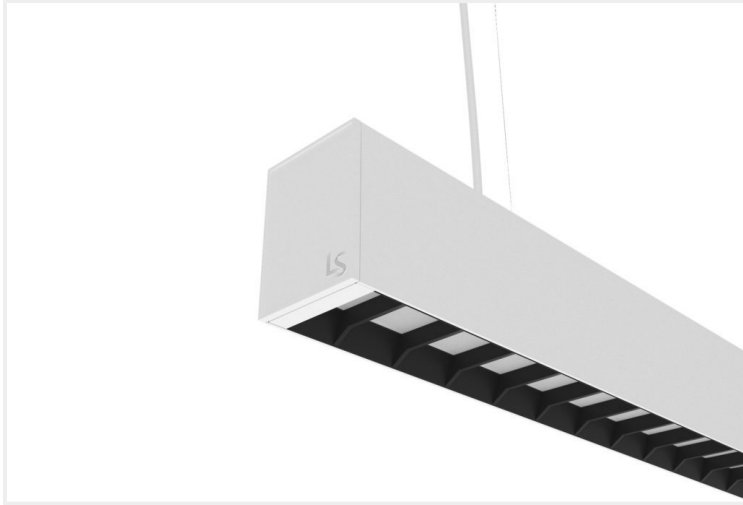

FEYZ LOUVRE DIRECT / INDIRECT 6588

FEYZ.LVUD6588.22.WHT..40.82.

Collections, Feyz, Linear Systems

Mounting	Suspended
Wattage	22W
Voltage	240V
Dimensions	(W) 65mm x (H) 88mm
Length	576mm
Finish	White
CCT	4000K
Beam Angle	82°
Material	Aluminium
Driver	In-built
Diffuser	Black Louvre
IP Rating	IP40
UGR	<19
Luminous Flux	Up 110lm/W, Down 75lm/W
CRI	>83+
Colour Deviation	<3 SDCM
Lifetime	50,000 hours
Warranty	5 years
Luminaires Type	Linear Systems - Luminaires