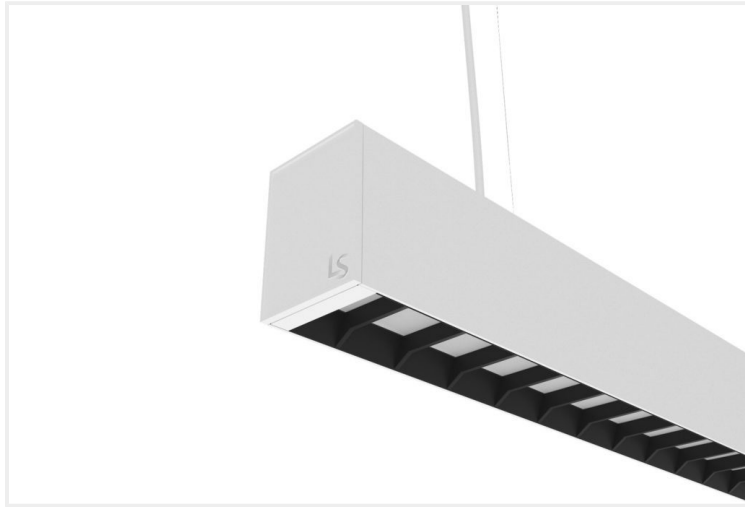

FEYZ LOUVRE DIRECT / INDIRECT 6588

FEYZ.LVUD6588.22.WHT..40.82.

Collections, Feyz, Linear Systems

Mounting	Suspended
Wattage	22W
Voltage	240V
Dimensions	(W) 65mm x (H) 88mm
Length	576mm
Finish	White
CCT	4000K
Beam Angle	82°
Material	Aluminium
Diffuser	Black Louvre
IP Rating	IP40
UGR	<19
Luminous Flux	Up 110lm/W, Down 75lm/W
CRI	>83+
Colour Deviation	<3 SDCM
Lifetime	50,000 hours
Warranty	5 years
Luminaires Type	Linear Systems - Luminaires
Driver	In-built