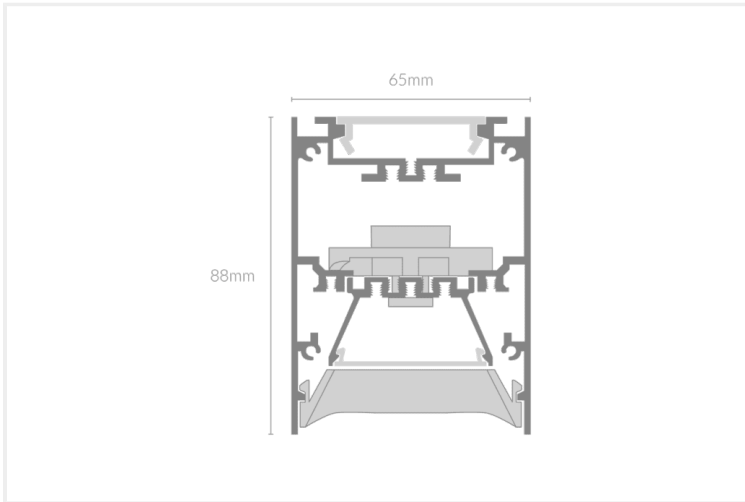

FEYZ LOUVRE DIRECT / INDIRECT 6588

FEYZ.LVUD6588.22.WHT..40.82.

Collections, Feyz, Linear Systems

Mounting	Suspended
Wattage	22W
Voltage	240V
Dimensions	(W) 65mm x (H) 88mm
Length	576mm
Finish	White
CCT	4000K
Beam Angle	82°
Material	Aluminium
Diffuser	White Louvre
IP Rating	IP40
UGR	<19
Luminous Flux	Up 110lm/W, Down 75lm/W
CRI	>92+
Colour Deviation	<3 SDCM
Lifetime	50,000 hours
Warranty	5 years
Luminaires Type	Linear Systems - Luminaires
Driver	In-built