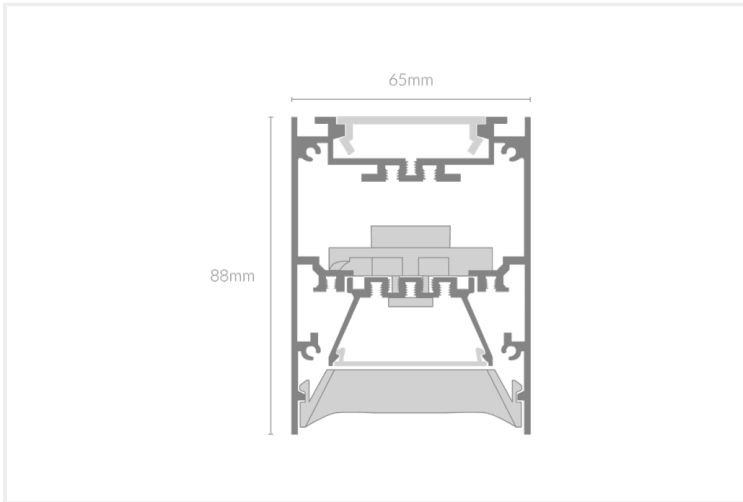

FEYZ LOUVRE DIRECT / INDIRECT 6588

FEYZ.LVUD6588.22.WHT..40.82.

Collections, Feyz, Linear Systems

Mounting	Suspended
Wattage	22W
Voltage	240V
Dimensions	(W) 65mm x (H) 88mm
Length	576mm
Finish	White
CCT	4000K
Beam Angle	82°
Material	Aluminium
Driver	In-built
Diffuser	White Louvre
IP Rating	IP40
UGR	<19
Luminous Flux	Up 110lm/W, Down 75lm/W
CRI	>92+
Colour Deviation	<3 SDCM
Lifetime	50,000 hours
Warranty	5 years
Luminaires Type	Linear Systems - Luminaires