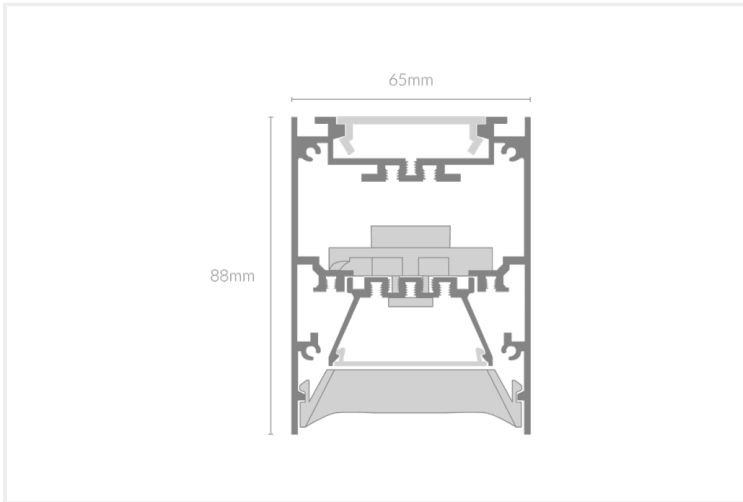

FEYZ LOUVRE DIRECT / INDIRECT 6588

FEYZ.LVUD6588.22.WHT..40.82.

Collections, Feyz, Linear Systems

| | |
|-------------------------|-----------------------------|
| Mounting | Suspended |
| Wattage | 22W |
| Voltage | 240V |
| Dimensions | (W) 65mm x (H) 88mm |
| Length | 576mm |
| Finish | White |
| CCT | 4000K |
| Beam Angle | 82° |
| Material | Aluminium |
| Driver | In-built |
| Diffuser | White Louvre |
| IP Rating | IP40 |
| UGR | <19 |
| Luminous Flux | Up 110lm/W, Down 75lm/W |
| CRI | >83+ |
| Colour Deviation | <3 SDCM |
| Lifetime | 50,000 hours |
| Warranty | 5 years |
| Luminaires Type | Linear Systems - Luminaires |