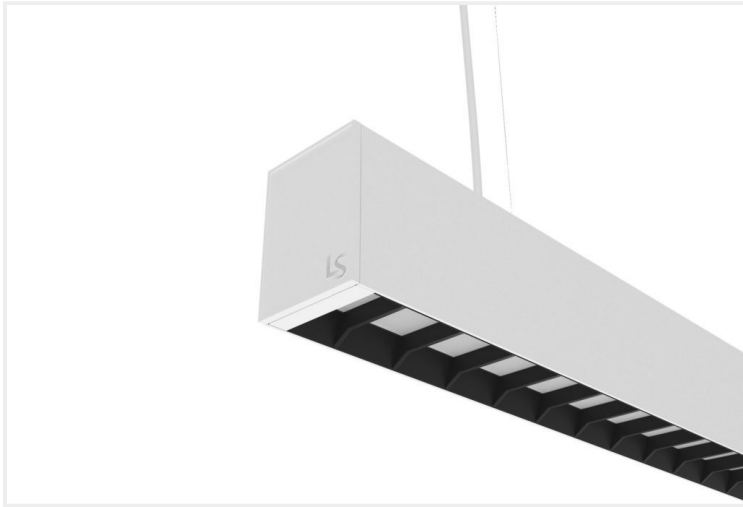

FEYZ LOUVRE DIRECT / INDIRECT 6588

FEYZ.LVUD6588.22.WHT..40.82.

Collections, Feyz, Linear Systems

Mounting	Suspended
Wattage	22W
Voltage	240V
Dimensions	(W) 65mm x (H) 88mm
Length	576mm
Finish	White
CCT	4000K
Beam Angle	82°
Material	Aluminium
Driver	In-built
Diffuser	Black Louvre
IP Rating	IP40
UGR	<19
Luminous Flux	Up 110lm/W, Down 75lm/W
CRI	>92+
Colour Deviation	<3 SDCM
Lifetime	50,000 hours
Warranty	5 years
Luminaires Type	Linear Systems - Luminaires