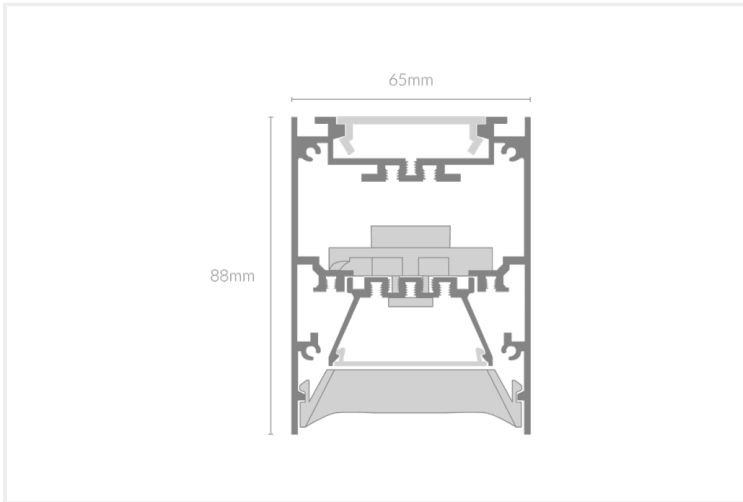

FEYZ LOUVRE DIRECT / INDIRECT 6588

FEYZ.LVUD6588.22.WHT..40.82.

Collections, Feyz, Linear Systems

Mounting	Suspended
Wattage	22W
Voltage	240V
Dimensions	(W) 65mm x (H) 88mm
Length	576mm
Finish	White
CCT	4000K
Beam Angle	82°
Material	Aluminium
Driver	In-built
Diffuser	Black Louvre
IP Rating	IP40
UGR	<19
Luminous Flux	Up 110lm/W, Down 75lm/W
CRI	>92+
Colour Deviation	<3 SDCM
Lifetime	50,000 hours
Warranty	5 years
Luminaires Type	Linear Systems - Luminaires