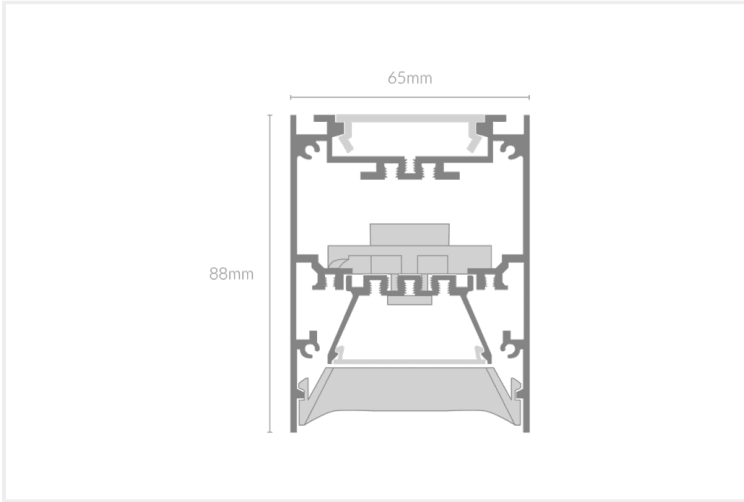

FEYZ LOUVRE DIRECT / INDIRECT 6588

FEYZ.LVUD6588.22.WHT..30.82.

Collections, Feyz, Linear Systems

Mounting	Suspended
Wattage	22W
Voltage	240V
Dimensions	(W) 65mm x (H) 88mm
Length	576mm
Finish	White
CCT	3000K
Beam Angle	82°
Material	Aluminium
Driver	In-built
Diffuser	White Louvre
IP Rating	IP40
UGR	<19
Luminous Flux	Up 110lm/W, Down 75lm/W
CRI	>92+
Colour Deviation	<3 SDCM
Lifetime	50,000 hours
Warranty	5 years
Luminaires Type	Linear Systems - Luminaires