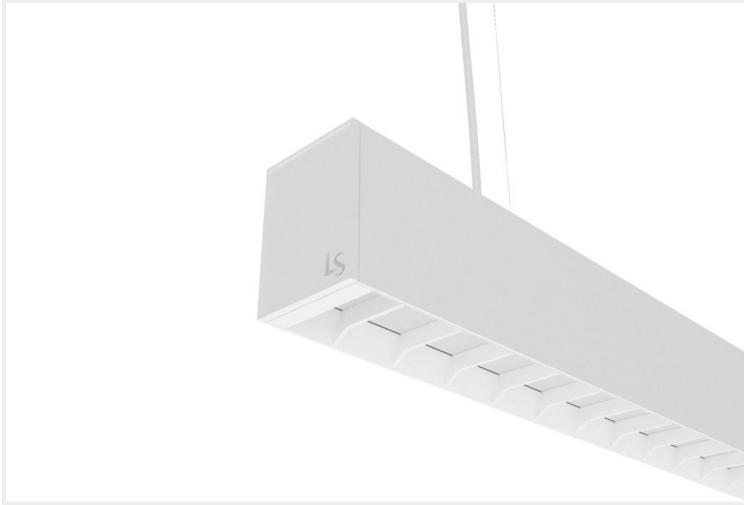

FEYZ LOUVRE DIRECT / INDIRECT 6588

FEYZ.LVUD6588.22.WHT..30.82.

Collections, Feyz, Linear Systems

Mounting	Suspended
Wattage	22W
Voltage	240V
Dimensions	(W) 65mm x (H) 88mm
Length	576mm
Finish	White
CCT	3000K
Beam Angle	82°
Material	Aluminium
Driver	In-built
Diffuser	White Louvre
IP Rating	IP40
UGR	<19
Luminous Flux	Up 110lm/W, Down 75lm/W
CRI	>92+
Colour Deviation	<3 SDCM
Lifetime	50,000 hours
Warranty	5 years
Luminaires Type	Linear Systems - Luminaires