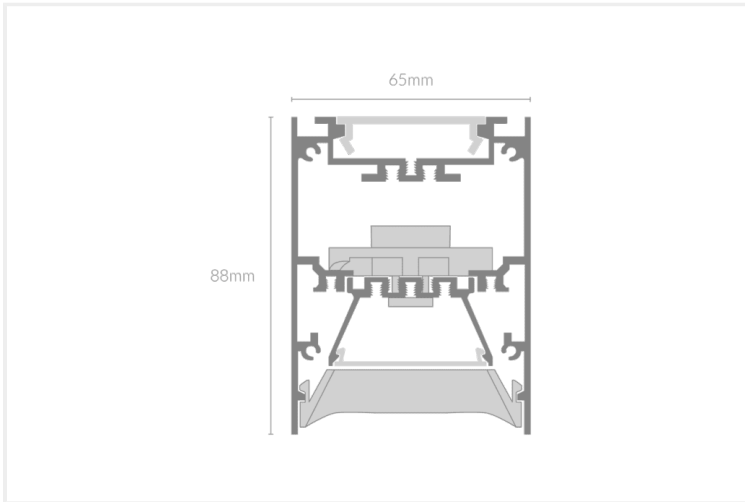

# FEYZ LOUVRE DIRECT / INDIRECT 6588

FEYZ.LVUD6588.22.WHT..30.82.

Collections, Feyz, Linear Systems

|                         |                             |
|-------------------------|-----------------------------|
| <b>Mounting</b>         | Suspended                   |
| <b>Wattage</b>          | 22W                         |
| <b>Voltage</b>          | 240V                        |
| <b>Dimensions</b>       | (W) 65mm x (H) 88mm         |
| <b>Length</b>           | 576mm                       |
| <b>Finish</b>           | White                       |
| <b>CCT</b>              | 3000K                       |
| <b>Beam Angle</b>       | 82°                         |
| <b>Material</b>         | Aluminium                   |
| <b>Diffuser</b>         | White Louvre                |
| <b>IP Rating</b>        | IP40                        |
| <b>UGR</b>              | <19                         |
| <b>Luminous Flux</b>    | Up 110lm/W, Down 75lm/W     |
| <b>CRI</b>              | >83+                        |
| <b>Colour Deviation</b> | <3 SDCM                     |
| <b>Lifetime</b>         | 50,000 hours                |
| <b>Warranty</b>         | 5 years                     |
| <b>Luminaires Type</b>  | Linear Systems - Luminaires |
| <b>Driver</b>           | In-built                    |

## Control Gear