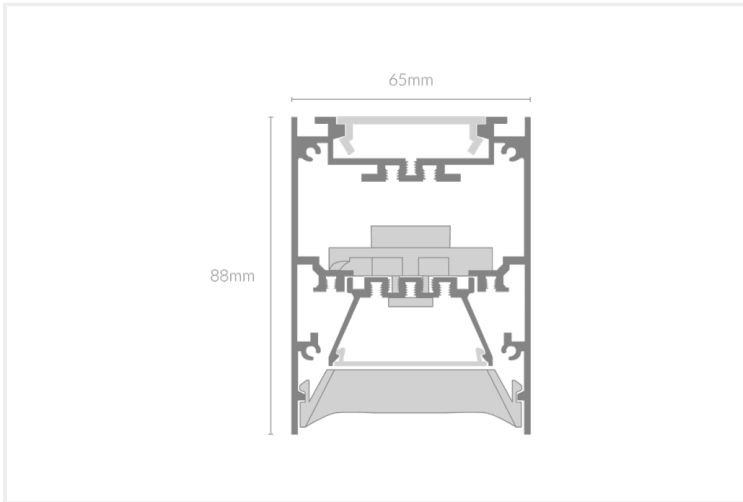

# FEYZ LOUVRE DIRECT / INDIRECT 6588

FEYZ.LVUD6588.22.WHT..30.82.

Collections, Feyz, Linear Systems

<b>Mounting</b>	Suspended
<b>Wattage</b>	22W
<b>Voltage</b>	240V
<b>Dimensions</b>	(W) 65mm x (H) 88mm
<b>Length</b>	576mm
<b>Finish</b>	White
<b>CCT</b>	3000K
<b>Beam Angle</b>	82°
<b>Material</b>	Aluminium
<b>Driver</b>	In-built
<b>Diffuser</b>	White Louvre
<b>IP Rating</b>	IP40
<b>UGR</b>	<19
<b>Luminous Flux</b>	Up 110lm/W, Down 75lm/W
<b>CRI</b>	>83+
<b>Colour Deviation</b>	<3 SDCM
<b>Lifetime</b>	50,000 hours
<b>Warranty</b>	5 years
<b>Luminaires Type</b>	Linear Systems - Luminaires

## Control Gear