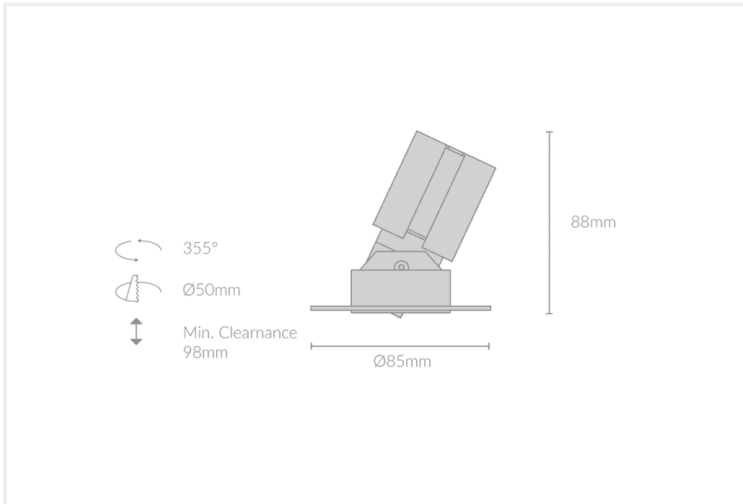

HIRO ADJUSTABLE SPOTLIGHT R56

HIRO.ASR056.9.BLK..27.15.

Collections, Hiro, Recessed

Mounting	Recessed
Wattage	9W
Voltage	240V
Dimensions	(D) Ø56mm x (H) 88mm
Cut Out Dimensions	(D) Ø50mm
Finish	Black
CCT	2700K
Beam Angle	15°
Material	Aluminium
Driver	Remote
IP Rating	IP20
UGR	<19
Luminous Flux	469lm
CRI	>92+
Colour Deviation	<2 SDCM
Lifetime	50,000 hours
Warranty	5 years

Control Gear

Accessories

HIRO.ASR056	9	BLK		27	15	
PRODUCT NAME	WATTAGE	FINISH	INNER TRIM FINISH	CCT	BEAM ANGLE	CONTROL GEAR