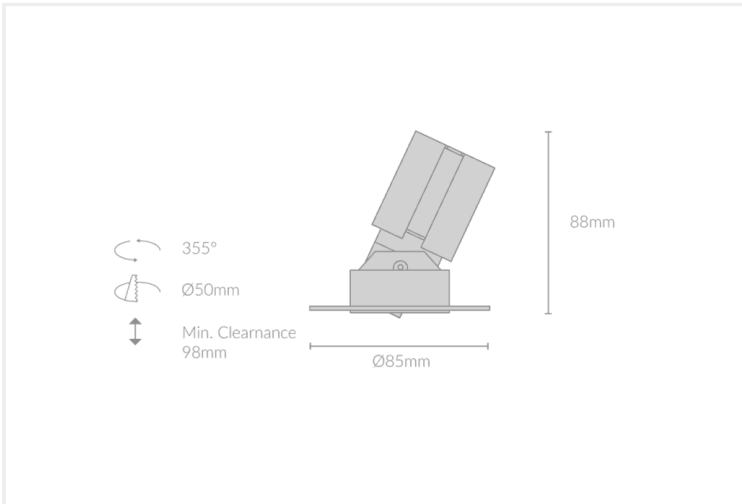

HIRO ADJUSTABLE SPOTLIGHT R56

HIRO.ASR056.9.BLK..30.15.

Collections, Hiro, Recessed

Mounting	Recessed
Wattage	9W
Voltage	240V
Dimensions	(D) Ø56mm x (H) 88mm
Cut Out Dimensions	(D) Ø50mm
Finish	Black
CCT	3000K
Beam Angle	15°
Material	Aluminium
Driver	Remote
IP Rating	IP20
UGR	<19
Luminous Flux	469lm
CRI	>92+
Colour Deviation	<2 SDCM
Lifetime	50,000 hours
Warranty	5 years

Control Gear

Accessories

HIRO.ASR056	9	BLK		30	15	
PRODUCT NAME	WATTAGE	FINISH	INNER TRIM FINISH	CCT	BEAM ANGLE	CONTROL GEAR