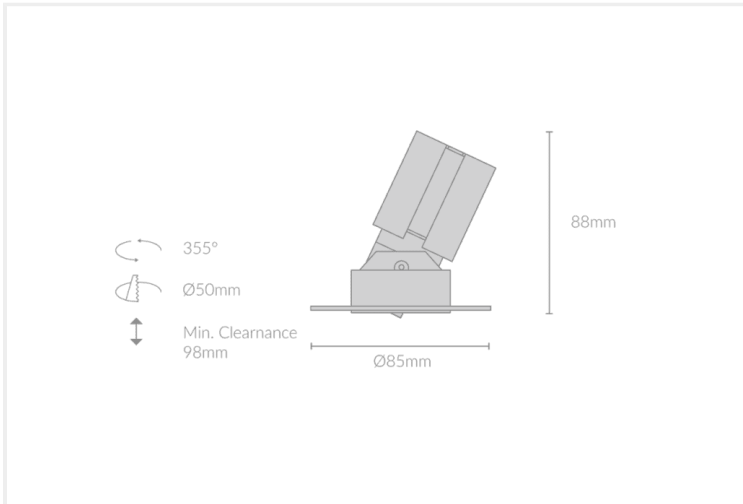

HIRO ADJUSTABLE SPOTLIGHT R56

HIRO.ASR056.9.BLK..30.24.

Collections, Hiro, Recessed

Mounting	Recessed
Wattage	9W
Voltage	240V
Dimensions	(D) Ø56mm x (H) 88mm
Cut Out Dimensions	(D) Ø50mm
Finish	Black
CCT	3000K
Beam Angle	24°
Material	Aluminium
Driver	Remote
IP Rating	IP20
UGR	<19
Luminous Flux	865lm
CRI	>92+
Colour Deviation	<2 SDCM
Lifetime	50,000 hours
Warranty	5 years

Control Gear

Accessories

HIRO.ASR056	9	BLK		30	24	
PRODUCT NAME	WATTAGE	FINISH	INNER TRIM FINISH	CCT	BEAM ANGLE	CONTROL GEAR