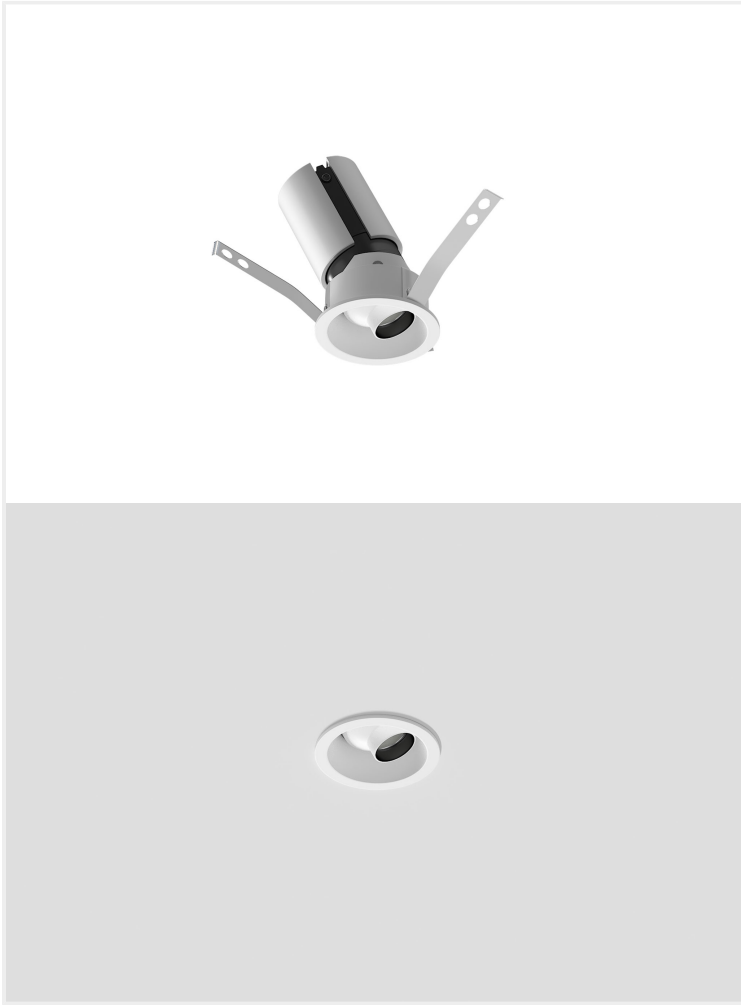

HIRO ADJUSTABLE SPOTLIGHT R77

Collections, Hiro, Luminaires Type, Recessed

Mounting	<u>Recessed</u>
Wattage	<u>20W</u>
Voltage	<u>240V</u>
Dimensions	<u>(D) Ø77mm x (H) 135mm</u>
Cut Out Dimensions	<u>(D) Ø70mm</u>
Finish	<u>Black, White</u>
CCT	<u>2700K, 3000K, 3500K, 4000K</u>
Beam Angle	<u>15°, 24°, 36°, 45°, 55°</u>
Material	<u>Aluminium</u>
Driver	<u>Remote</u>
IP Rating	<u>IP20</u>
UGR	<u><19</u>
Luminous Flux	<u>1848lm</u>
CRI	<u>>92+</u>
Colour Deviation	<u><2 SDCM</u>
Lifetime	<u>50,000 hours</u>
Accessories	<u>Honeycomb Lens, Soft Lens, Diffuser Lens</u>
Control Gear	<u>DALI, Phase-Cut</u>
Warranty	<u>5 years</u>
Luminaires Type	<u>Recessed</u>
Luminous Flux lm	<u>2001-2500lm</u>

Control Gear

Accessories
Honeycomb Lens, Soft Lens, Diffuser Lens

HIRO.ASR077						
PRODUCT NAME	WATTAGE	FINISH	INNER TRIM FINISH	CCT	BEAM ANGLE	CONTROL GEAR

VARIATIONS

Image	SKU	Mounting	Wattage	Voltage	Dimensions	Cut Out Dimensions	Finish	CCT	Beam Angle	Material	Driver	IP Rating	UGR	Luminous Flux	CRI	Colour Deviation	Lifetime	Warranty
	HIRO.ASR077	Recessed	20W	240V	(D) Ø77mm (H) 135mm	(D) Ø70mm	Black	2700K	15°	Aluminium	Remote	IP20	<19	1848lm	>92+	<2 SDCM	50,000 hours	5 years
	HIRO.ASR077	Recessed	20W	240V	(D) Ø77mm (H) 135mm	(D) Ø70mm	Black	2700K	24°	Aluminium	Remote	IP20	<19	1848lm	>92+	<2 SDCM	50,000 hours	5 years
	HIRO.ASR077	Recessed	20W	240V	(D) Ø77mm (H) 135mm	(D) Ø70mm	Black	2700K	36°	Aluminium	Remote	IP20	<19	1848lm	>92+	<2 SDCM	50,000 hours	5 years

Image

SKU Mounting Wattage Voltage Dimensions Cut Out Dimensions Finish CCT Beam Angle Material Driver IP Rating UGR Luminous Flux CRI Colour Deviation Lifetime Warranty

HIRO.ASR077 Recessed 20W 240V (D) Ø77mm (H) 135mm (D) Ø70mm Black 2700K 45° Aluminium Remote IP20 <19 1848lm >92+ <2 SDCM 50,000 hours 5 years