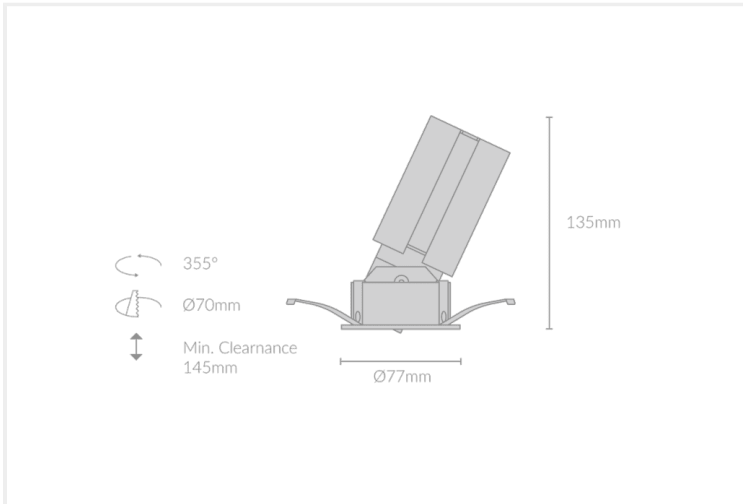

# HIRO ADJUSTABLE SPOTLIGHT R77

HIRO.ASR077.20.BLK..27.15.

Collections, Hiro, Recessed

<b>Mounting</b>	Recessed
<b>Wattage</b>	20W
<b>Voltage</b>	240V
<b>Dimensions</b>	(D) Ø77mm x (H) 135mm
<b>Cut Out Dimensions</b>	(D) Ø70mm
<b>Finish</b>	Black
<b>CCT</b>	2700K
<b>Beam Angle</b>	15°
<b>Material</b>	Aluminium
<b>Driver</b>	Remote
<b>IP Rating</b>	IP20
<b>UGR</b>	<19
<b>Luminous Flux</b>	1848lm
<b>CRI</b>	>92+
<b>Colour Deviation</b>	<2 SDCM
<b>Lifetime</b>	50,000 hours
<b>Warranty</b>	5 years

## Control Gear

## Accessories

HIRO.ASR077	20	BLK		27	15	
PRODUCT NAME	WATTAGE	FINISH	INNER TRIM FINISH	CCT	BEAM ANGLE	CONTROL GEAR