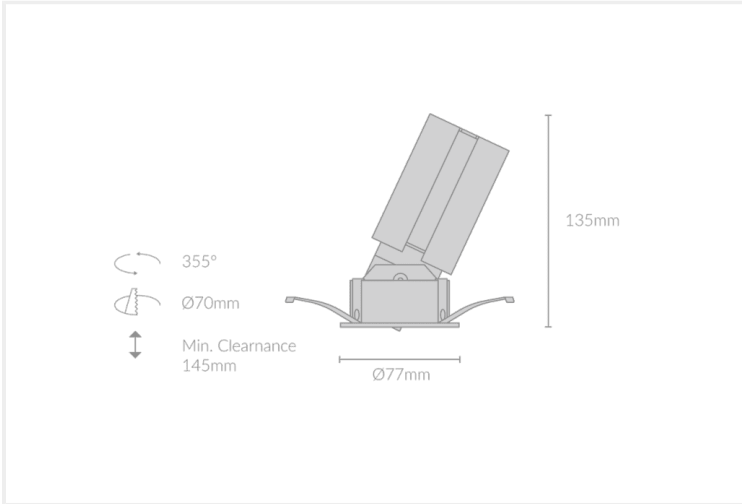

# HIRO ADJUSTABLE SPOTLIGHT R77

HIRO.ASR077.20.BLK..27.24.

Collections, Hiro, Recessed

<b>Mounting</b>	Recessed
<b>Wattage</b>	20W
<b>Voltage</b>	240V
<b>Dimensions</b>	(D) Ø77mm x (H) 135mm
<b>Cut Out Dimensions</b>	(D) Ø70mm
<b>Finish</b>	Black
<b>CCT</b>	2700K
<b>Beam Angle</b>	24°
<b>Material</b>	Aluminium
<b>Driver</b>	Remote
<b>IP Rating</b>	IP20
<b>UGR</b>	<19
<b>Luminous Flux</b>	1848lm
<b>CRI</b>	>92+
<b>Colour Deviation</b>	<2 SDCM
<b>Lifetime</b>	50,000 hours
<b>Warranty</b>	5 years

## Control Gear

## Accessories

HIRO.ASR077	20	BLK		27	24	
PRODUCT NAME	WATTAGE	FINISH	INNER TRIM FINISH	CCT	BEAM ANGLE	CONTROL GEAR