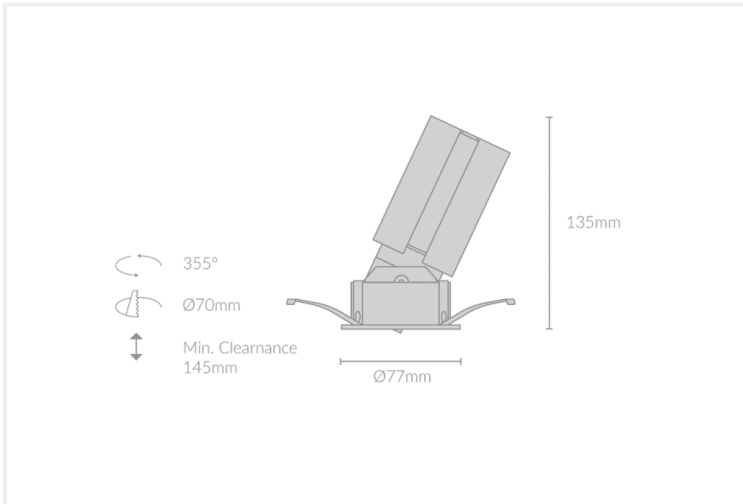

HIRO ADJUSTABLE SPOTLIGHT R77

HIRO.ASR077.20.BLK..27.45.

Collections, Hiro, Recessed

Mounting	Recessed
Wattage	20W
Voltage	240V
Dimensions	(D) Ø77mm x (H) 135mm
Cut Out Dimensions	(D) Ø70mm
Finish	Black
CCT	2700K
Beam Angle	45°
Material	Aluminium
Driver	Remote
IP Rating	IP20
UGR	<19
Luminous Flux	1848lm
CRI	>92+
Colour Deviation	<2 SDCM
Lifetime	50,000 hours
Warranty	5 years

Control Gear

Accessories

HIRO.ASR077	20	BLK		27	45	
PRODUCT NAME	WATTAGE	FINISH	INNER TRIM FINISH	CCT	BEAM ANGLE	CONTROL GEAR