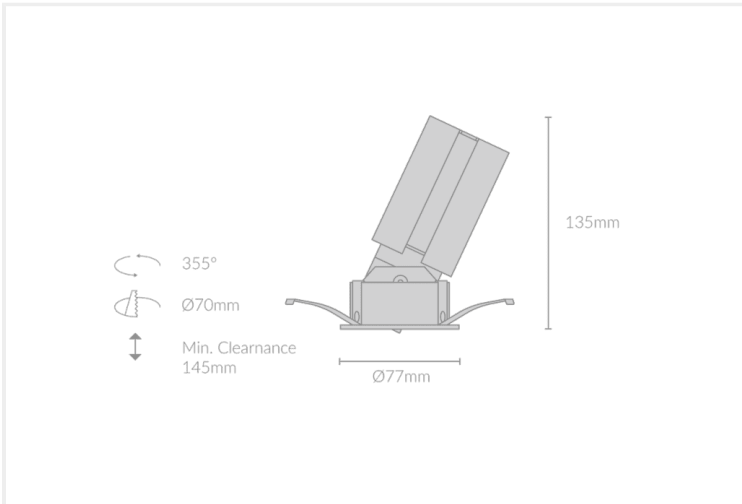

HIRO ADJUSTABLE SPOTLIGHT R77

HIRO.ASR077.20.BLK..27.55.

Collections, Hiro, Recessed

Mounting	Recessed
Wattage	20W
Voltage	240V
Dimensions	(D) Ø77mm x (H) 135mm
Cut Out Dimensions	(D) Ø70mm
Finish	Black
CCT	2700K
Beam Angle	55°
Material	Aluminium
Driver	Remote
IP Rating	IP20
UGR	<19
Luminous Flux	1848lm
CRI	>92+
Colour Deviation	<2 SDCM
Lifetime	50,000 hours
Warranty	5 years

Control Gear

Accessories

HIRO.ASR077	20	BLK		27	55	
PRODUCT NAME	WATTAGE	FINISH	INNER TRIM FINISH	CCT	BEAM ANGLE	CONTROL GEAR