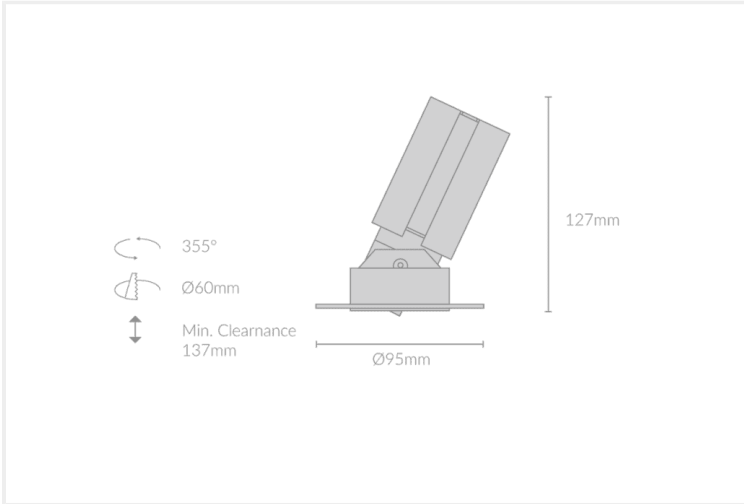

HIRO ADJUSTABLE SPOTLIGHT TRIMLESS R66

HIRO.ASTR066.14.BLK..27.15.

Collections, Hiro, Recessed

Mounting	Plaster Recessed
Wattage	14W
Voltage	240V
Dimensions	(D) Ø95mm x (H) 127mm
Cut Out Dimensions	(D) Ø60mm
Finish	Black
CCT	2700K
Beam Angle	15°
Material	Aluminium
Driver	Remote
IP Rating	IP20
UGR	<19
Luminous Flux	1082lm
CRI	>92+
Colour Deviation	<2 SDCM
Lifetime	50,000 hours
Warranty	5 years

Control Gear

Accessories

HIRO.ASTR066	14	BLK		27	15	
PRODUCT NAME	WATTAGE	FINISH	INNER TRIM FINISH	CCT	BEAM ANGLE	CONTROL GEAR